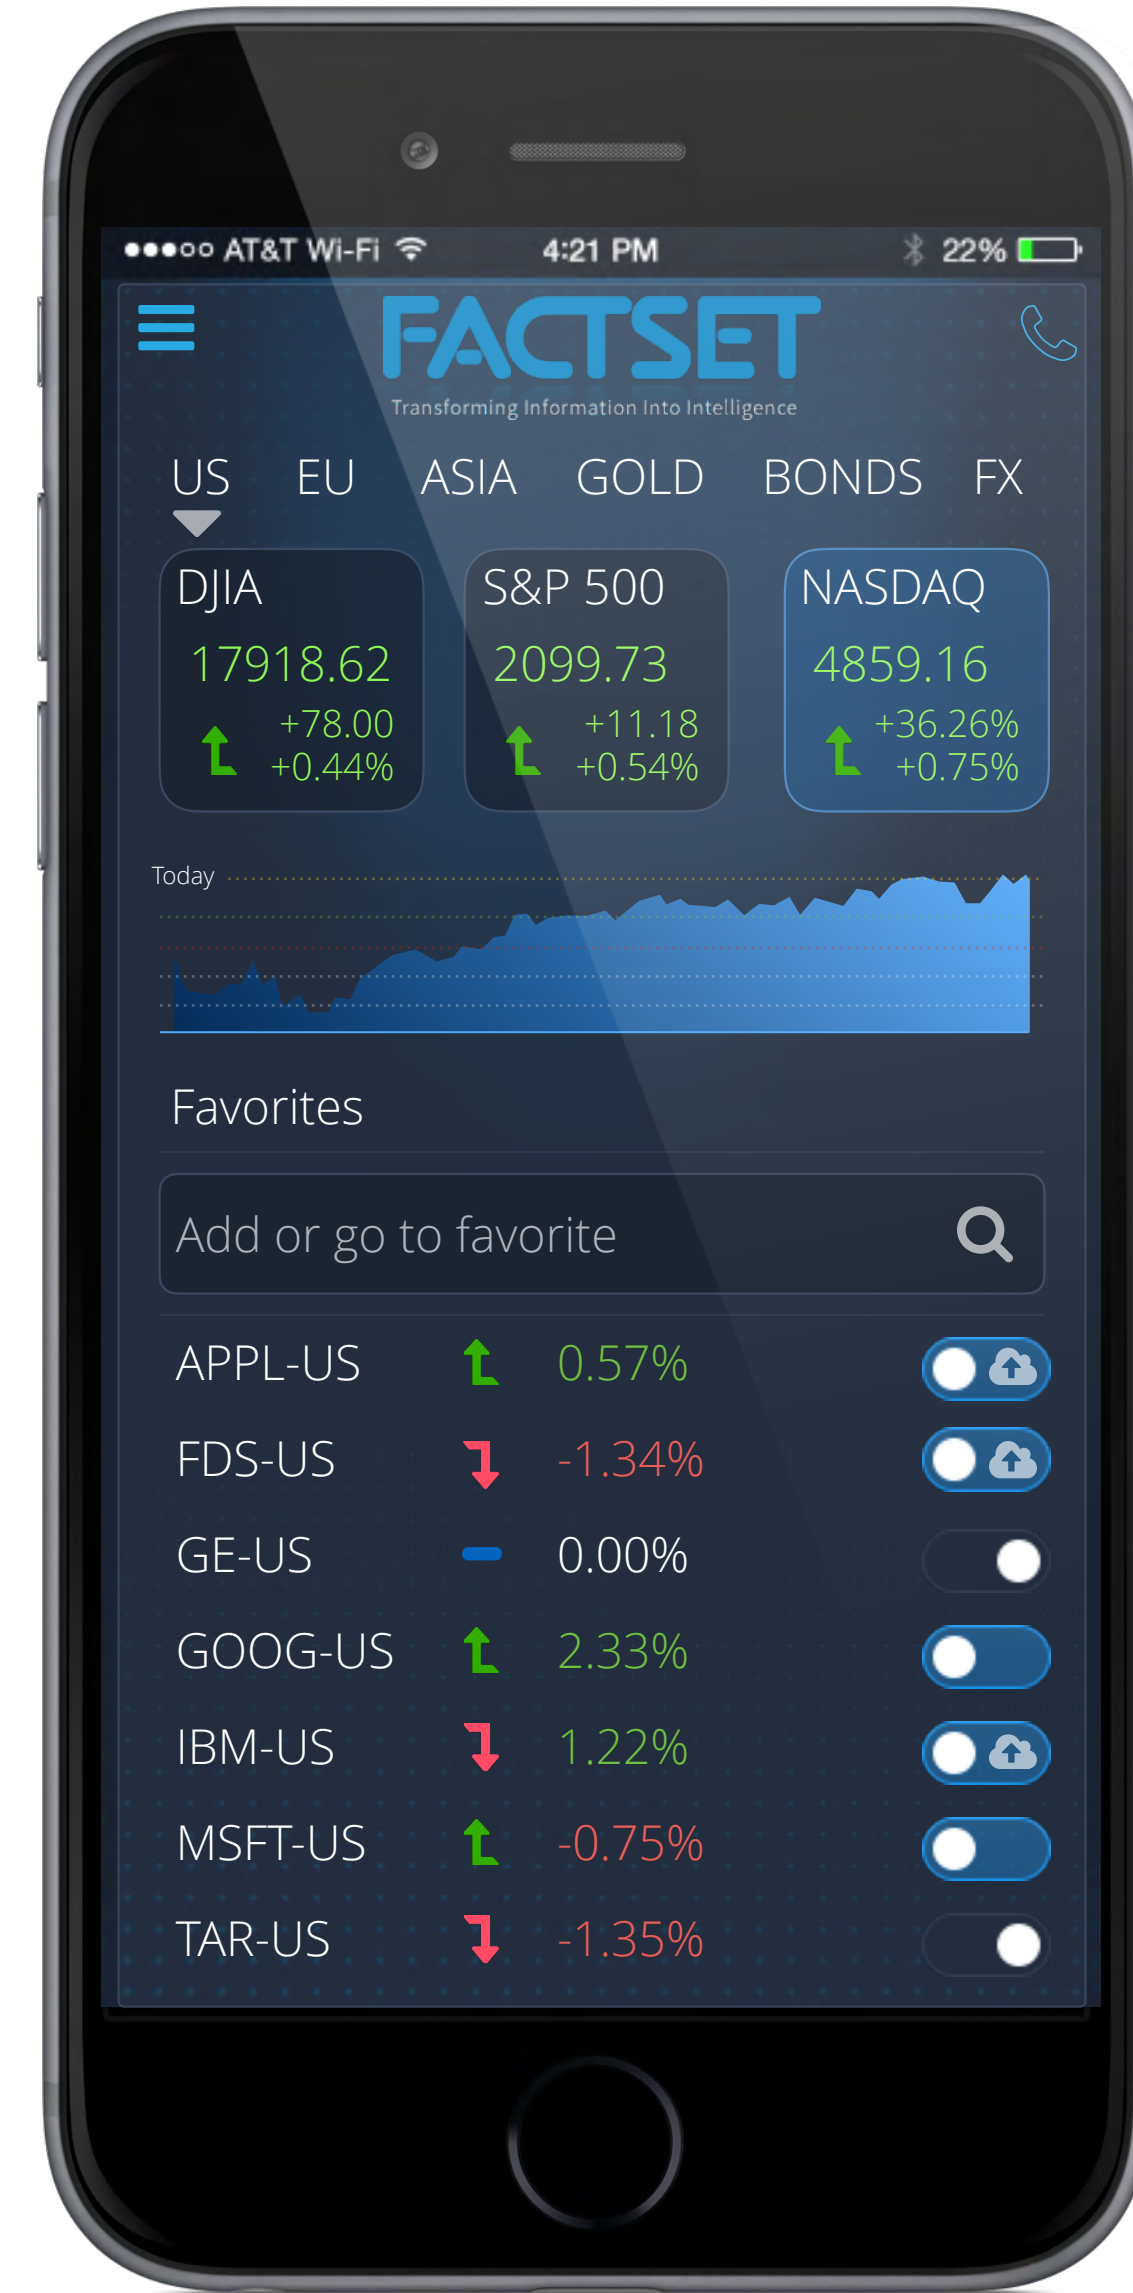

UX WEB ANALYTICS/REPORTING

ROBERT SANTORE

Friday, July 8, 2016

WHERE I SIT WHERE I LIKE TO BE WHERE I DO MY BEST WORK

- Primary personality trait
- 10 point spread

MOBILE ALL SCREENS

> Colour Palette

							
5CCADC	FFFF9E	99565E	C86E5D	FF9879	CDB343	F8D77D	437D99
\$menu-item	\$logo	\$news-headline	\$icons	\$label-topbar	\$label-picture	\$label-selectbox	\$footer-link
							
FFFFFF	9BA3A9	64635E	E55700	F5A000	39B54A	7DA7D9	
\$text-colour	\$headline-colour	\$paragraph	\$highlight	\$searched-term	\$success-link	\$help-colour	

> Typography

TYPE	FONT / WEIGHT	FONT SIZE	LINE HEIGHT	NORMAL / HIGHER
Headline 1	Proxima Nova Semibold	32PX	44PX	
Headline 2	Proxima Nova Regular	22PX	32PX	 
Headline 3	Proxima Nova Regular	20PX	28PX	
Paragraph Style - Since becoming a public company in 1996, FactSet has evolved from a U.S.-centric software firm into a global	Proxima Nova Regular	16PX	24PX	
Additional paragraph (Footer)	Proxima Nova Regular	14PX	22PX	
LINK STYLE >	Proxima Nova Semibold	16PX	24PX	 

> Examples

EXAMPLE 1

Who are we?

36PX

FactSet was founded in 1978 and has been publicly held since 1996. The Company is dual listed on the New York Stock Exchange and the NASDAQ Stock Market under the

EXAMPLE 4

Use Cases

26PX

FactSet was founded in 1978 and has been publicly held since 1996.

EXAMPLE 2

Powerful

20PX

FactSet offers smart, streamlined software for staying on top of global market trends.

EXAMPLE 5