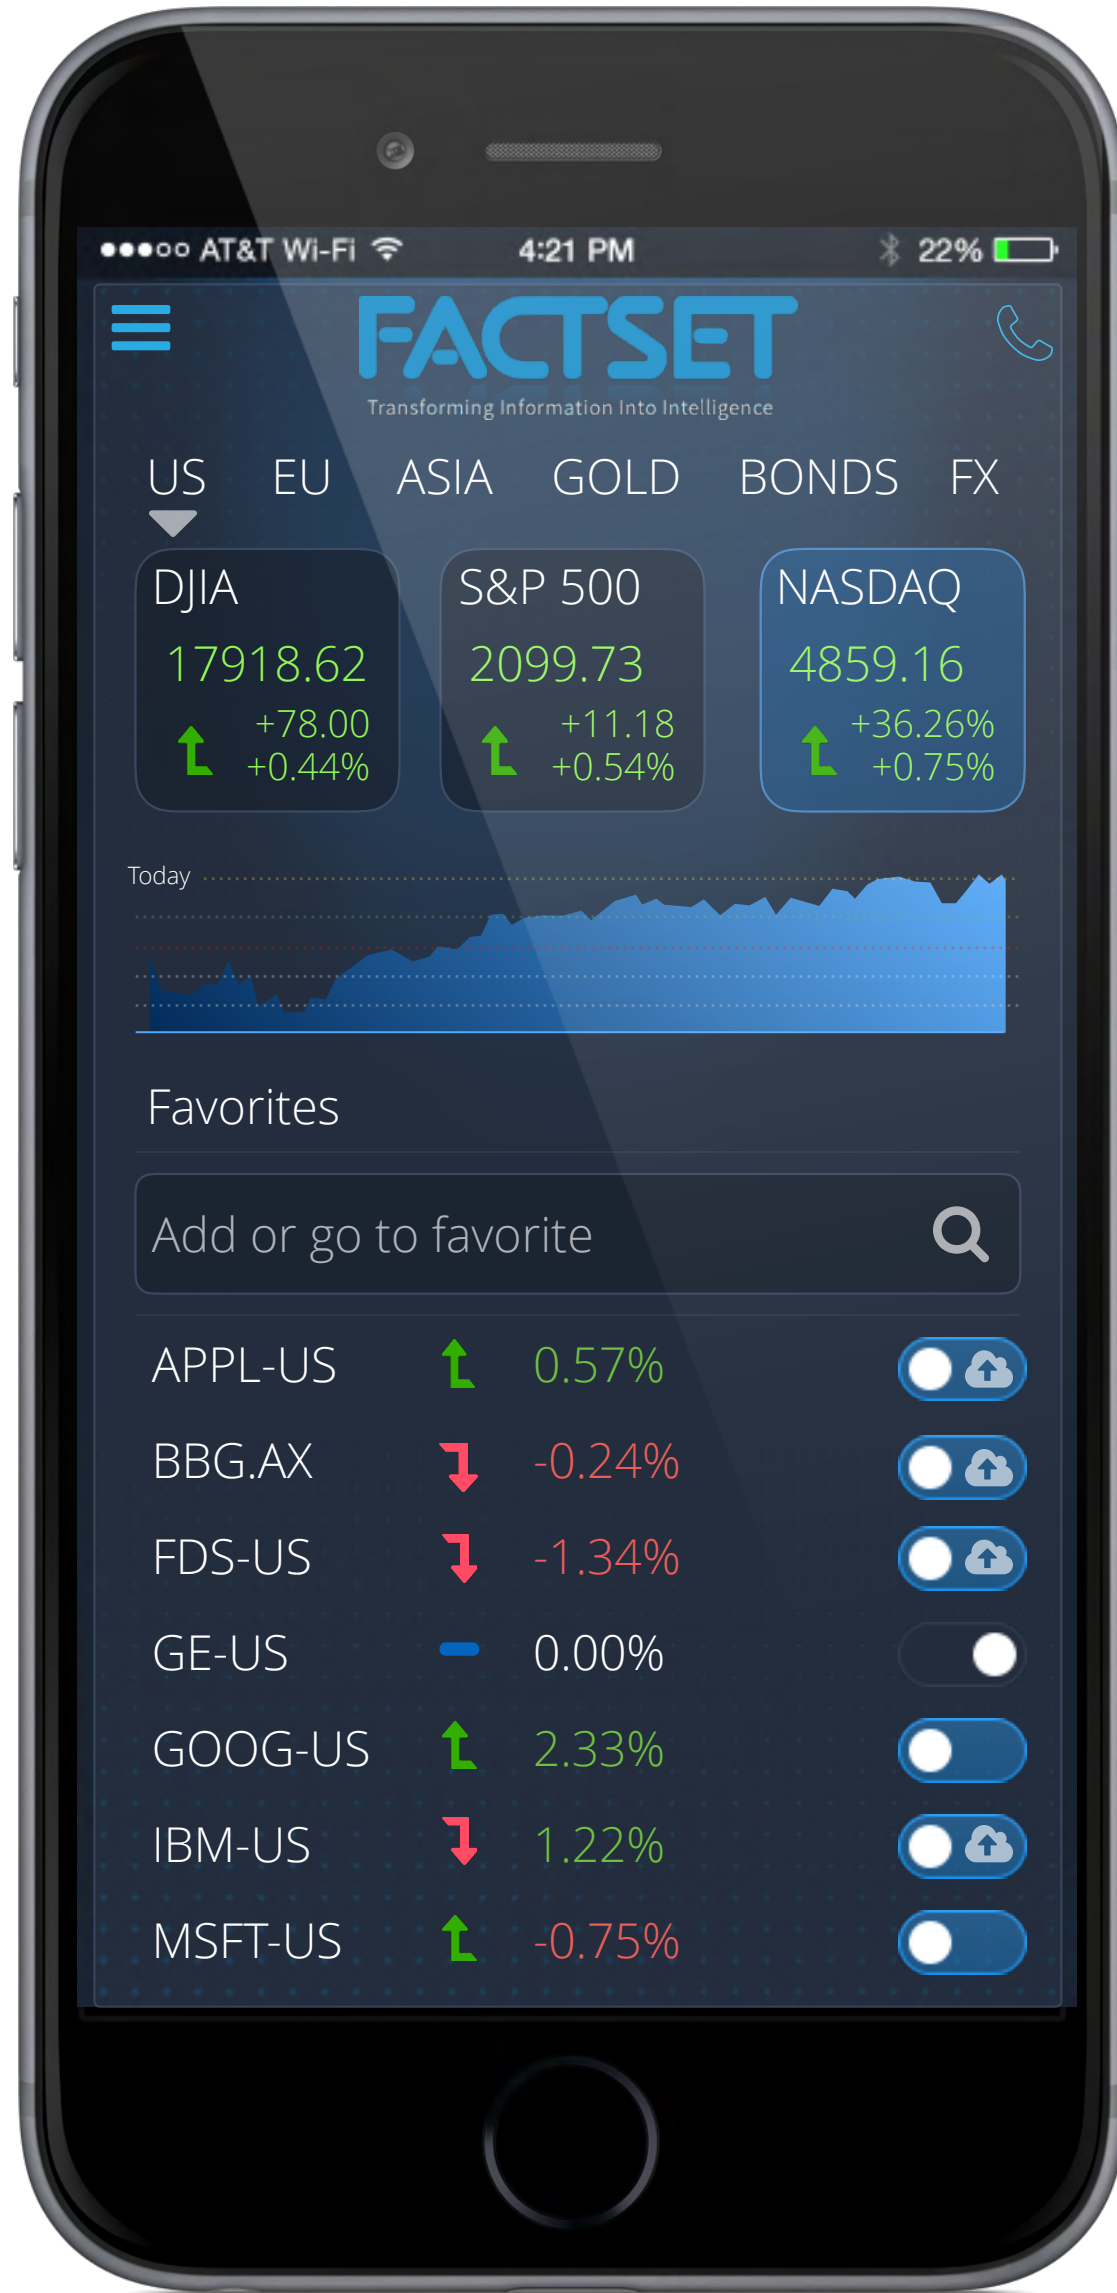

UX WEB ANALYTICS/REPORTING

ROBERT SANTORE

Friday, July 8, 2016

WHERE I SIT WHERE I LIKE TO BE WHERE I DO MY BEST WORK

- Primary personality trait
- 10 point spread

MOBILE ALL SCREENS

> Colour Palette

							
5CCADC	FFFF9E	99565E	C86E5D	FF9879	CDB343	F8D77D	437D99
\$menu-item	\$logo	\$news-headline	\$icons	\$label-topbar	\$label-picture	\$label-selectbox	\$footer-link
							
FFFFFF	9BA3A9	64635E	E55700	F5A000	39B54A	7DA7D9	
\$text-colour	\$headline-colour	\$paragraph	\$highlight	\$searched-term	\$success-link	\$help-colour	

> Typography

TYPE	FONT / WEIGHT	FONT SIZE	LINE HEIGHT	NORMAL / HIGHER
Headline 1	Proxima Nova Semibold	32PX	44PX	
Headline 2	Proxima Nova Regular	22PX	32PX	 
Headline 3	Proxima Nova Regular	20PX	28PX	
Paragraph Style - Since becoming a public company in 1996, FactSet has evolved from a U.S.-centric software firm into a global	Proxima Nova Regular	16PX	24PX	
Additional paragraph (Footer)	Proxima Nova Regular	14PX	22PX	
LINK STYLE >	Proxima Nova Semibold	16PX	24PX	 

> Examples

EXAMPLE 1

Who are we?

36PX

FactSet was founded in 1978 and has been publicly held since 1996. The Company is dual listed on the New York Stock Exchange and the NASDAQ Stock Market under the

EXAMPLE 4