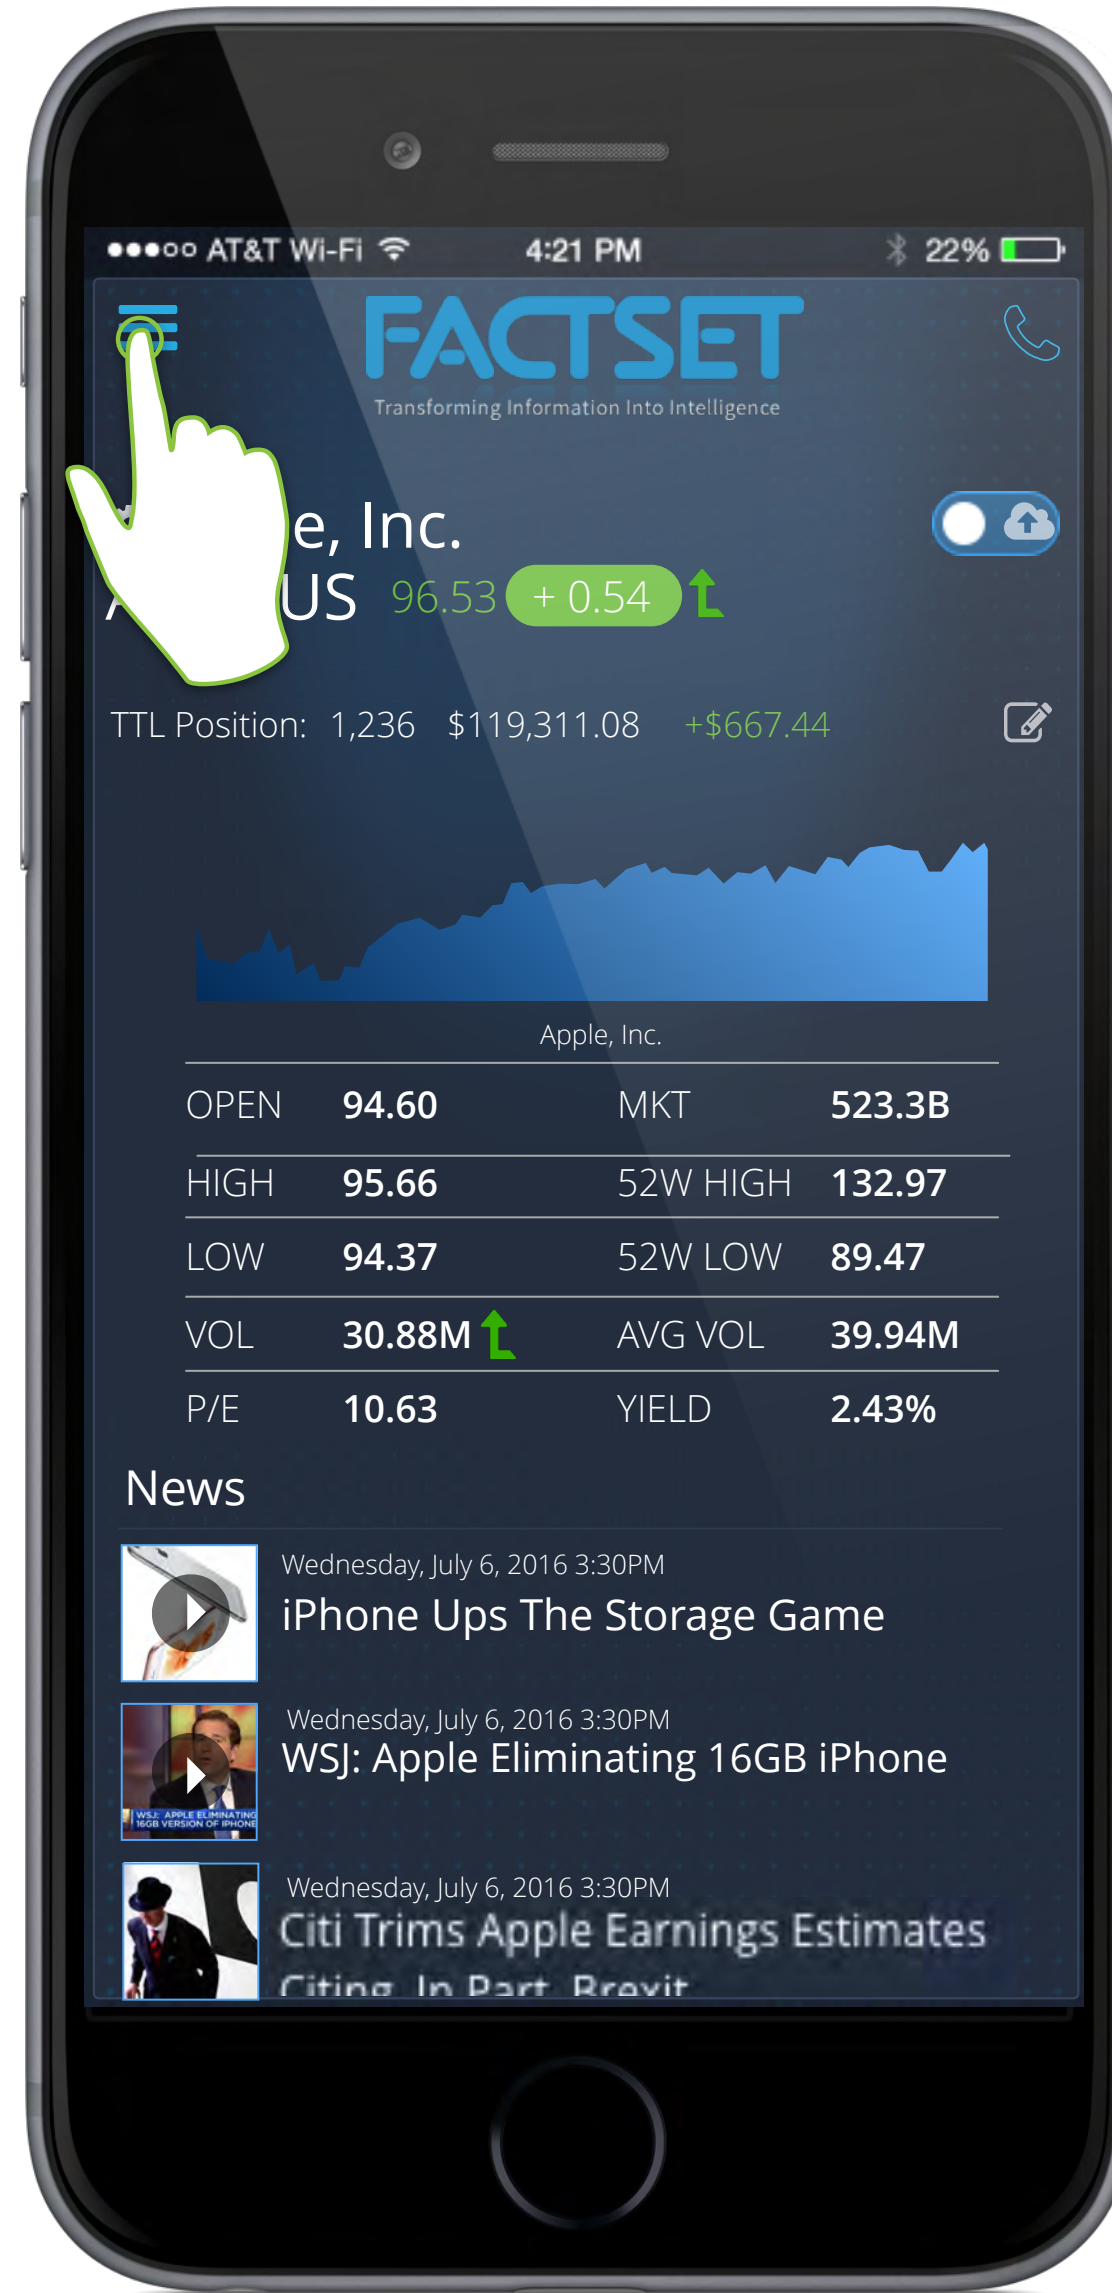

UX WEB ANALYTICS/REPORTING

ROBERT SANTORE

Friday, July 8, 2016

WHERE I SIT WHERE I LIKE TO BE WHERE I DO MY BEST WORK

- Primary personality trait
- 10 point spread

MOBILE ALL SCREENS

> Colour Palette

							
5CCADC	FFFF9E	99565E	C86E5D	FF9879	CDB343	F8D77D	437D99
\$menu-item	\$logo	\$news-headline	\$icons	\$label-topbar	\$label-picture	\$label-selectbox	\$footer-link
							
FFFFFF	9BA3A9	64635E	E55700	F5A000	39B54A	7DA7D9	
\$text-colour	\$headline-colour	\$paragraph	\$highlight	\$searched-term	\$success-link	\$help-colour	

> Typography

TYPE	FONT / WEIGHT	FONT SIZE	LINE HEIGHT	NORMAL / HIGHER
Headline 1	Proxima Nova Semibold	32PX	44PX	
Headline 2	Proxima Nova Regular	22PX	32PX	 
Headline 3	Proxima Nova Regular	20PX	28PX	
Paragraph Style - Since becoming a public company in 1996, FactSet has evolved from a U.S.-centric software firm into a global	Proxima Nova Regular	16PX	24PX	
Additional paragraph (Footer)	Proxima Nova Regular	14PX	22PX	
LINK STYLE >	Proxima Nova Semibold	16PX	24PX	 

> Examples

EXAMPLE 1

Who are we?

36PX

FactSet was founded in 1978 and has been publicly held since 1996. The Company is dual listed on the New York Stock Exchange and the NASDAQ Stock Market under the

EXAMPLE 4

Use Cases

26PX

FactSet was founded in 1978 and has been publicly held since 1996.

EXAMPLE 2

Powerful

20PX

FactSet offers smart, streamlined software for staying on top of global market trends.

EXAMPLE 5