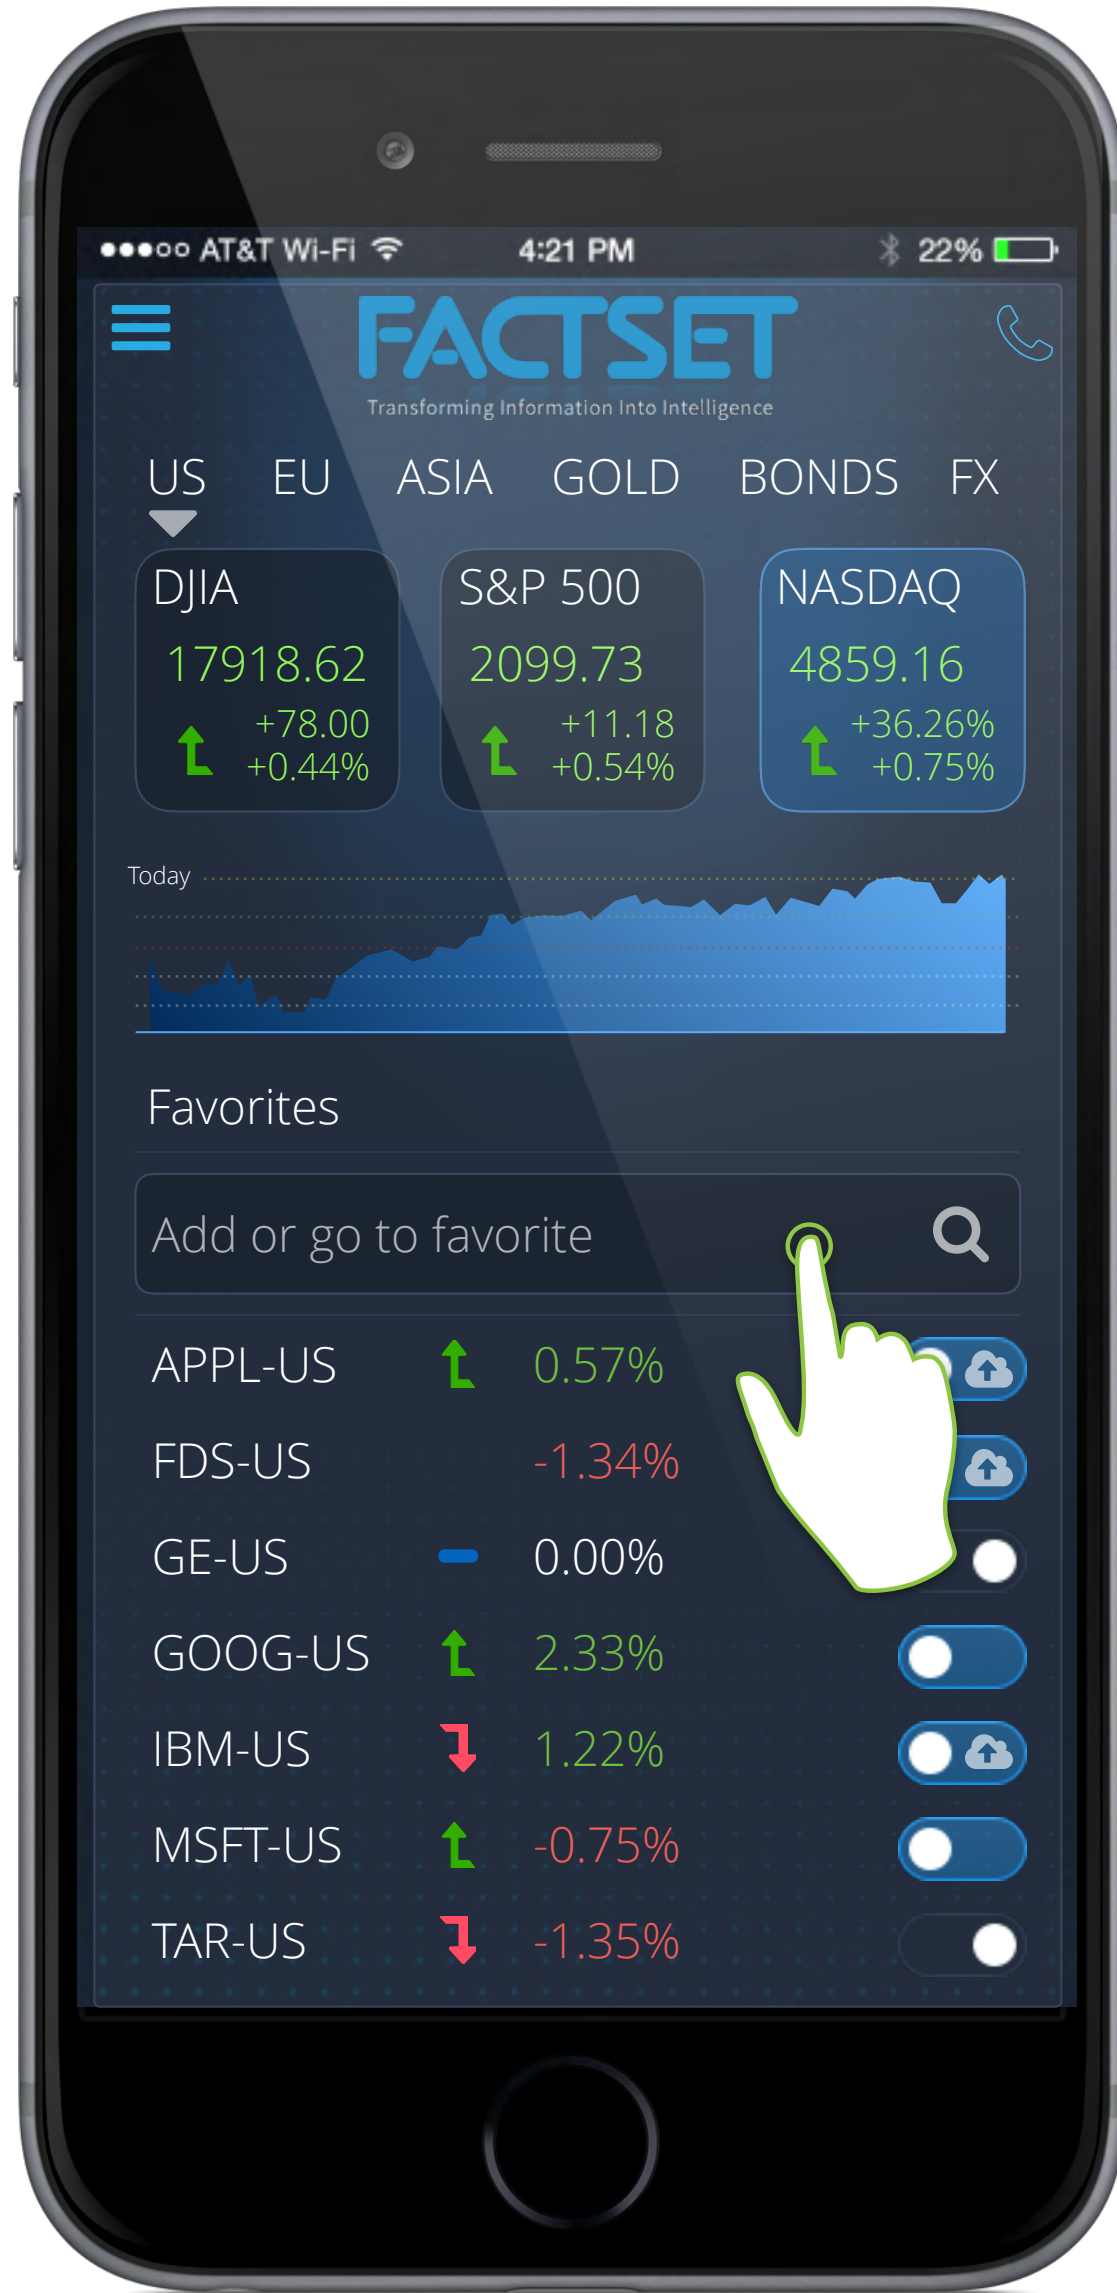

UX WEB ANALYTICS/REPORTING

ROBERT SANTORE

Friday, July 8, 2016

WHERE I SIT WHERE I LIKE TO BE WHERE I DO MY BEST WORK

- Primary personality trait
- 10 point spread

MOBILE ALL SCREENS

> Colour Palette

							
5CCADC	FFFF9E	99565E	C86E5D	FF9879	CDB343	F8D77D	437D99
\$menu-item	\$logo	\$news-headline	\$icons	\$label-topbar	\$label-picture	\$label-selectbox	\$footer-link
							
FFFFFF	9BA3A9	64635E	E55700	F5A000	39B54A	7DA7D9	
\$text-colour	\$headline-colour	\$paragraph	\$highlight	\$searched-term	\$success-link	\$help-colour	

> Typography

TYPE	FONT / WEIGHT	FONT SIZE	LINE HEIGHT	NORMAL / HIGHER
Headline 1	Proxima Nova Semibold	32PX	44PX	
Headline 2	Proxima Nova Regular	22PX	32PX	 
Headline 3	Proxima Nova Regular	20PX	28PX	
Paragraph Style - Since becoming a public company in 1996, FactSet has evolved from a U.S.-centric software firm into a global	Proxima Nova Regular	16PX	24PX	
Additional paragraph (Footer)	Proxima Nova Regular	14PX	22PX	
LINK STYLE >	Proxima Nova Semibold	16PX	24PX	 

> Examples

EXAMPLE 1

Who are we?

36PX

FactSet was founded in 1978 and has been publicly held since 1996. The Company is dual listed on the New York Stock Exchange and the NASDAQ Stock Market under the

EXAMPLE 4

Use Cases

26PX

FactSet was founded in 1978 and has been publicly held since 1996.

EXAMPLE 2

Powerful

20PX

FactSet offers smart, streamlined software for staying on top of global market trends.

EXAMPLE 5