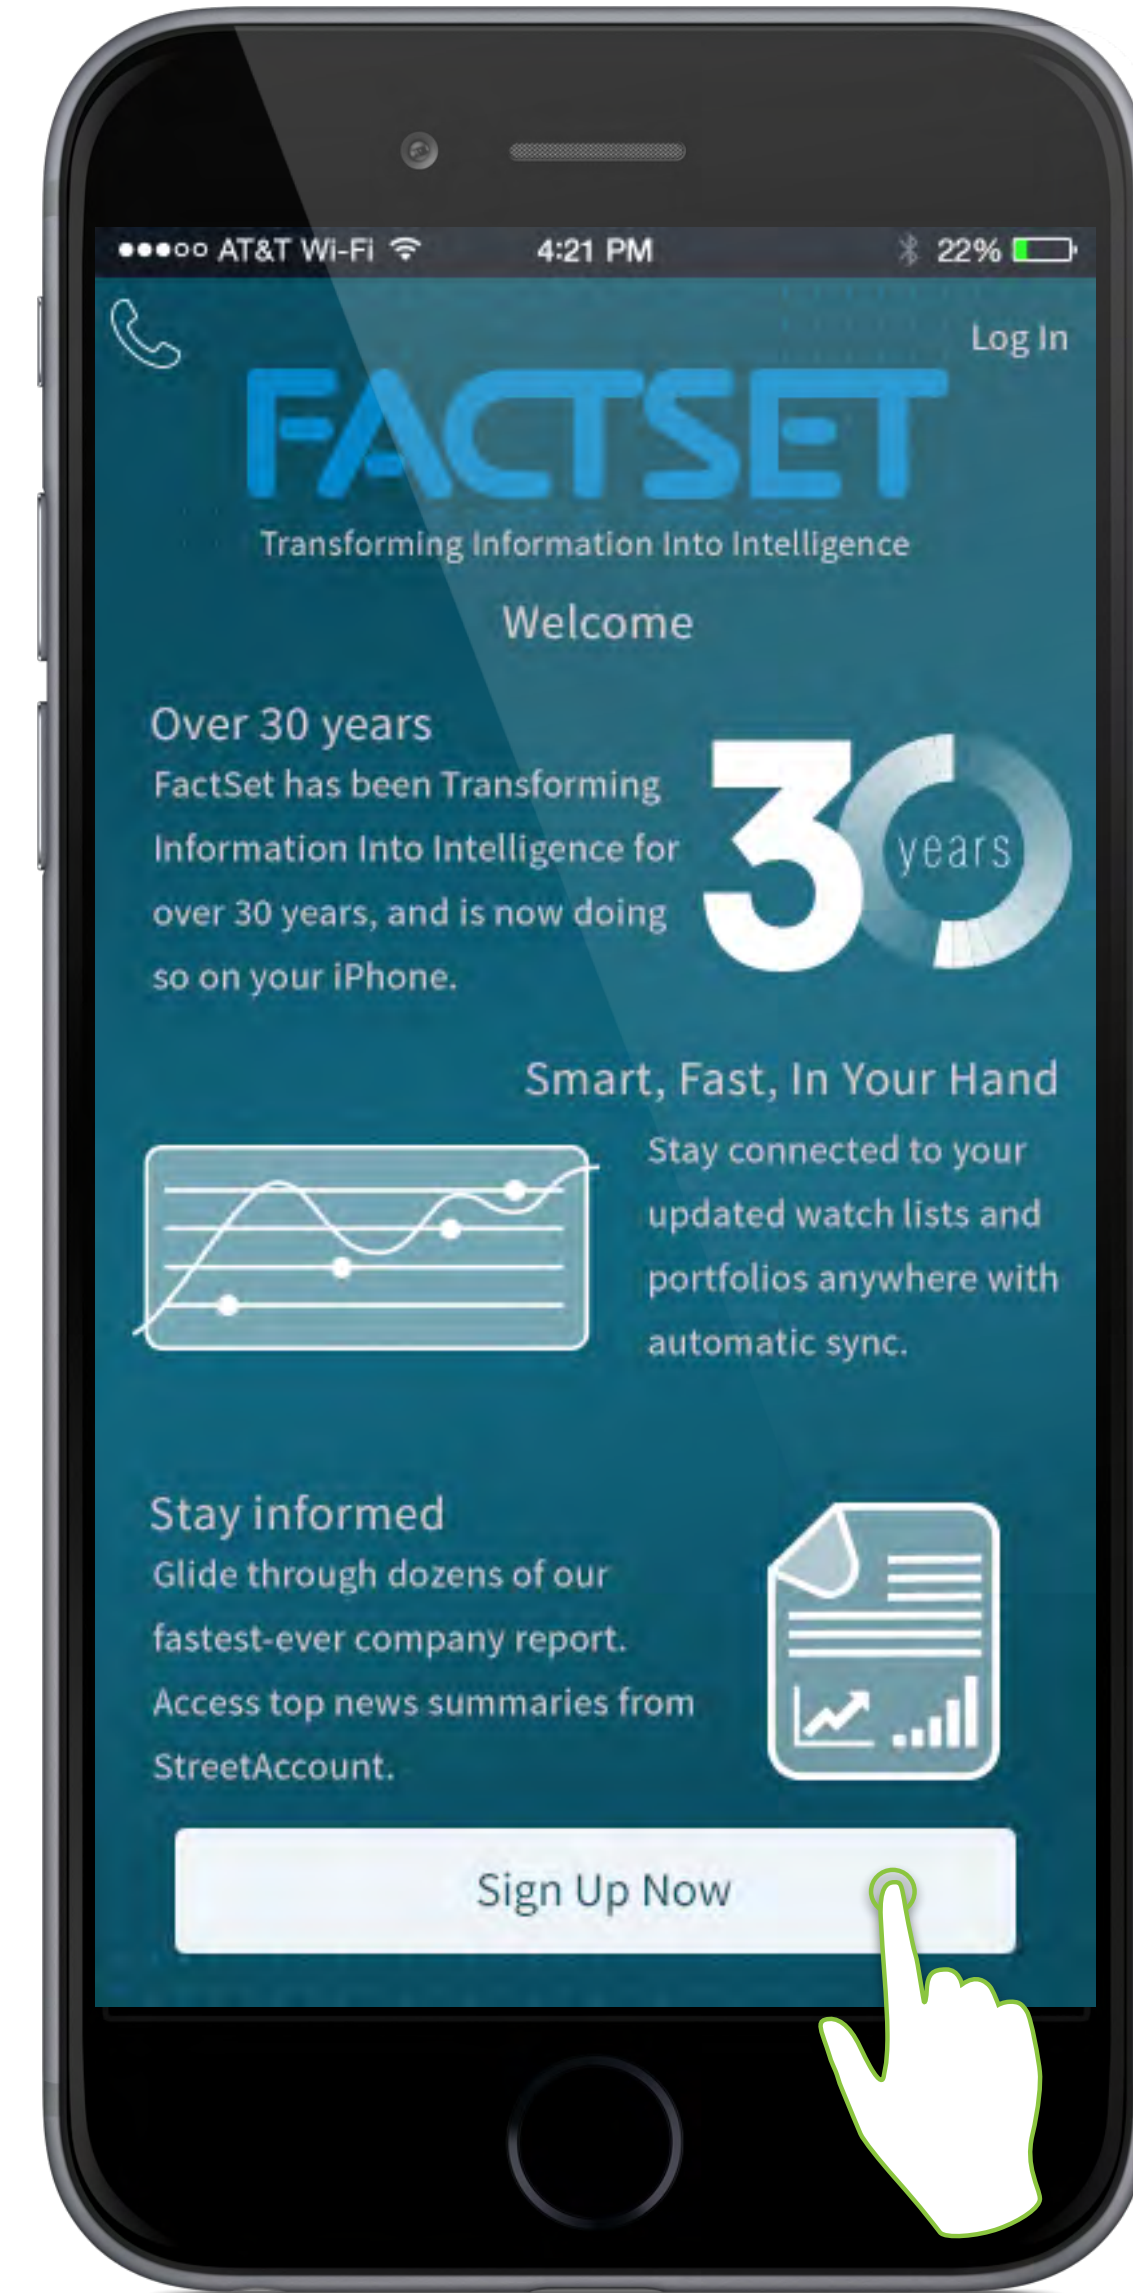

UX WEB ANALYTICS/REPORTING

ROBERT SANTORE

Friday, July 8, 2016

WHERE I SIT WHERE I LIKE TO BE WHERE I DO MY BEST WORK

- Primary personality trait
- 10 point spread

MOBILE ALL SCREENS

> Colour Palette

							
5CCADC	FFFF9E	99565E	C86E5D	FF9879	CDB343	F8D77D	437D99
\$menu-item	\$logo	\$news-headline	\$icons	\$label-topbar	\$label-picture	\$label-selectbox	\$footer-link
							
FFFFFF	9BA3A9	64635E	E55700	F5A000	39B54A	7DA7D9	
\$text-colour	\$headline-colour	\$paragraph	\$highlight	\$searched-term	\$success-link	\$help-colour	

> Typography

TYPE	FONT / WEIGHT	FONT SIZE	LINE HEIGHT	NORMAL / HIGHER
Headline 1	Proxima Nova Semibold	32PX	44PX	
Headline 2	Proxima Nova Regular	22PX	32PX	 
Headline 3	Proxima Nova Regular	20PX	28PX	
Paragraph Style - Since becoming a public company in 1996, FactSet has evolved from a U.S.-centric software firm into a global	Proxima Nova Regular	16PX	24PX	
Additional paragraph (Footer)	Proxima Nova Regular	14PX	22PX	
LINK STYLE >	Proxima Nova Semibold	16PX	24PX	 

> Examples

EXAMPLE 1

Who are we?

36PX

FactSet was founded in 1978 and has been publicly held since 1996. The Company is dual listed on the New York Stock Exchange and the NASDAQ Stock Market under the

EXAMPLE 4