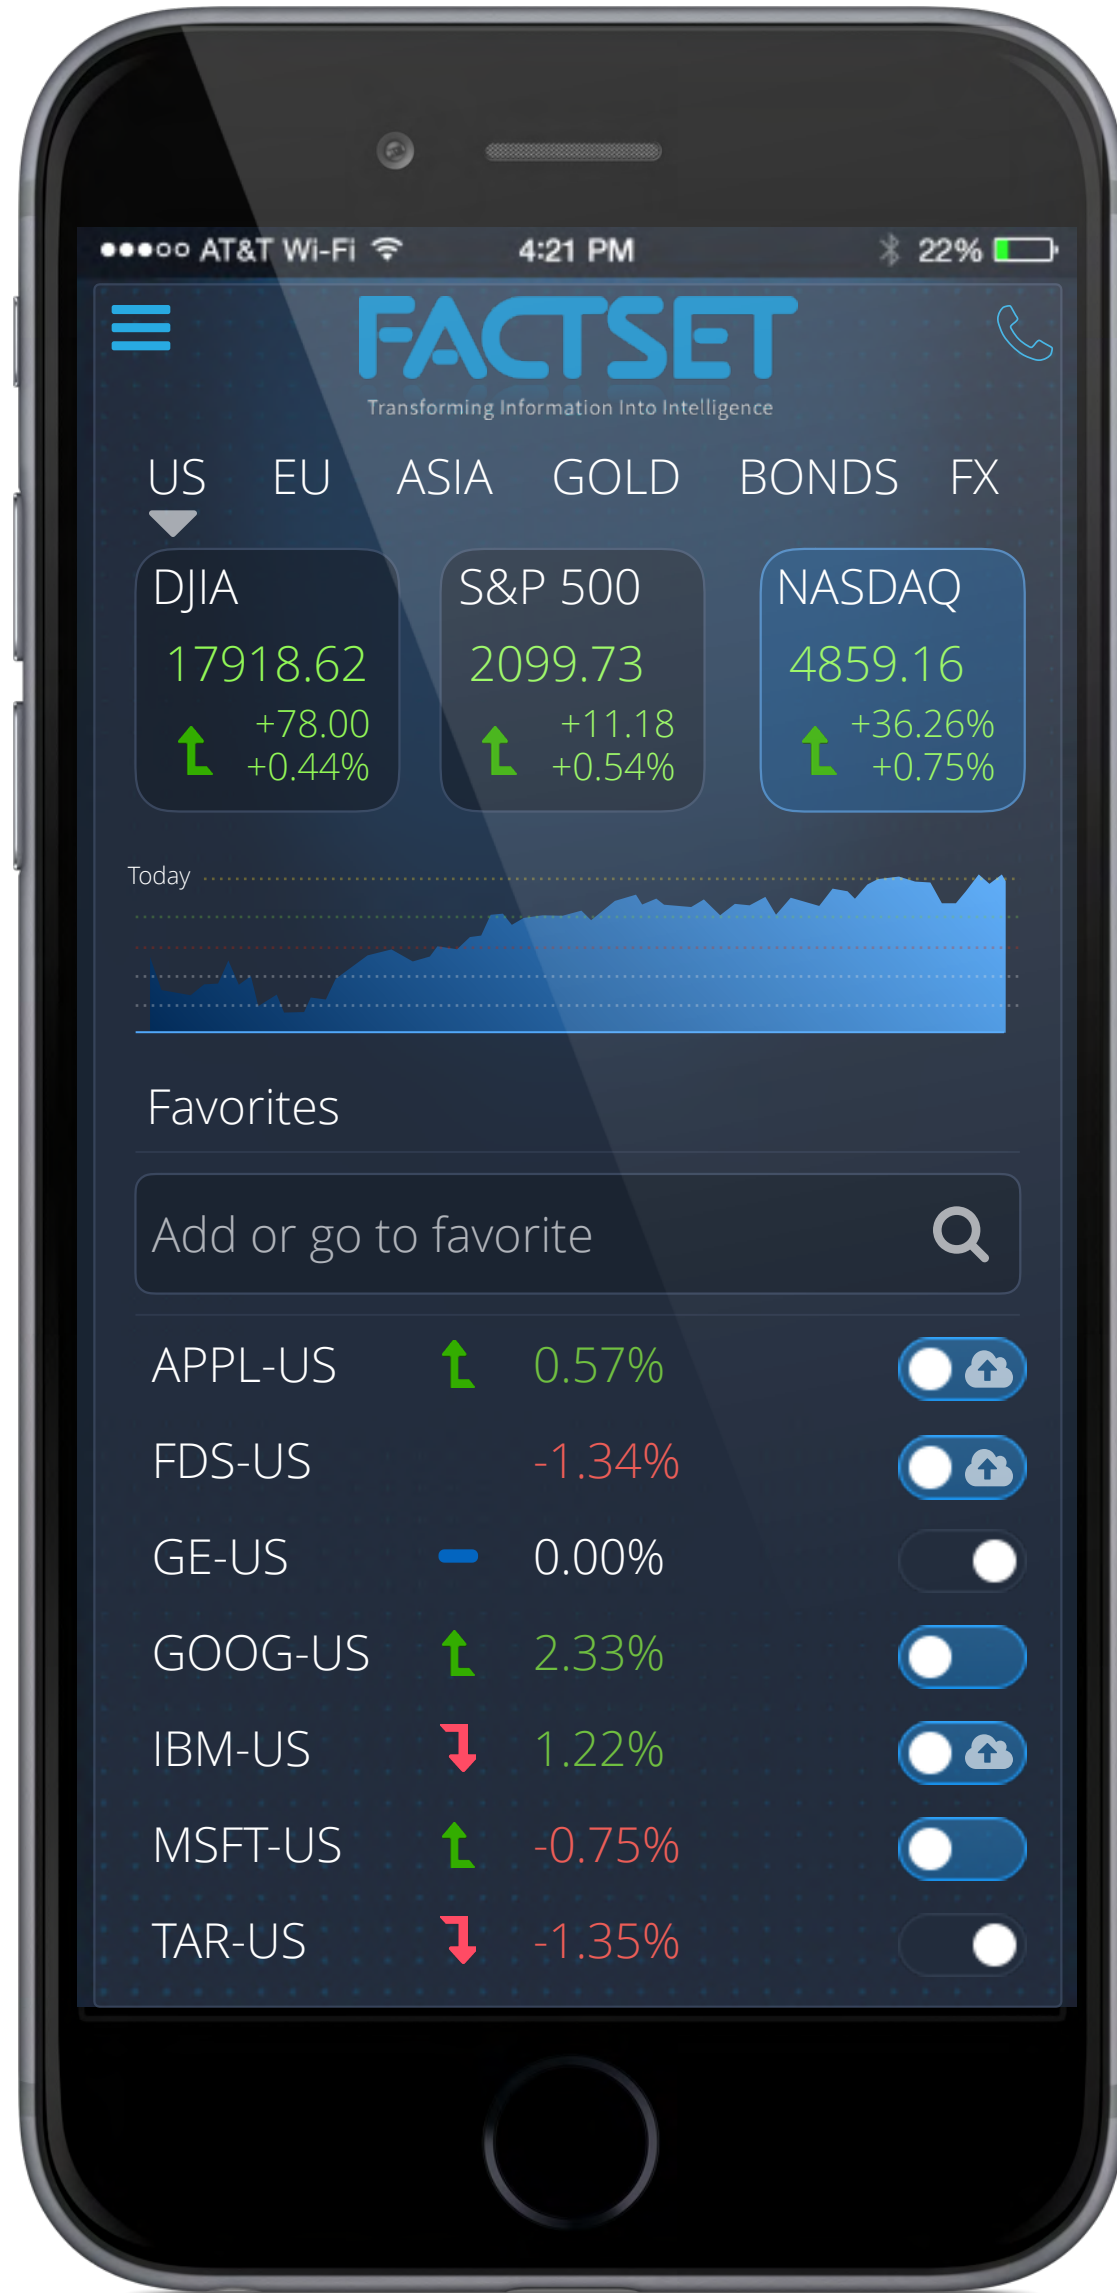

UX WEB ANALYTICS/REPORTING

ROBERT SANTORE

Friday, July 8, 2016

WHERE I SIT WHERE I LIKE TO BE WHERE I DO MY BEST WORK

- Primary personality trait
- 10 point spread

MOBILE ALL SCREENS

> Colour Palette

							
5CCADC	FFFF9E	99565E	C86E5D	FF9879	CDB343	F8D77D	437D99
\$menu-item	\$logo	\$news-headline	\$icons	\$label-topbar	\$label-picture	\$label-selectbox	\$footer-link
							
FFFFFF	9BA3A9	64635E	E55700	F5A000	39B54A	7DA7D9	
\$text-colour	\$headline-colour	\$paragraph	\$highlight	\$searched-term	\$success-link	\$help-colour	

> Typography

TYPE	FONT / WEIGHT	FONT SIZE	LINE HEIGHT	NORMAL / HIGHER
Headline 1	Proxima Nova Semibold	32PX	44PX	
Headline 2	Proxima Nova Regular	22PX	32PX	 
Headline 3	Proxima Nova Regular	20PX	28PX	
Paragraph Style - Since becoming a public company in 1996, FactSet has evolved from a U.S.-centric software firm into a global	Proxima Nova Regular	16PX	24PX	
Additional paragraph (Footer)	Proxima Nova Regular	14PX	22PX	
LINK STYLE >	Proxima Nova Semibold	16PX	24PX	 

> Examples

EXAMPLE 1

Who are we?

36PX

FactSet was founded in 1978 and has been publicly held since 1996. The Company is dual listed on the New York Stock Exchange and the NASDAQ Stock Market under the

EXAMPLE 4

Use Cases

26PX

FactSet was founded in 1978 and has been publicly held since 1996.

EXAMPLE 2

Powerful

20PX

FactSet offers smart, streamlined software for staying on top of global market trends.

EXAMPLE 5