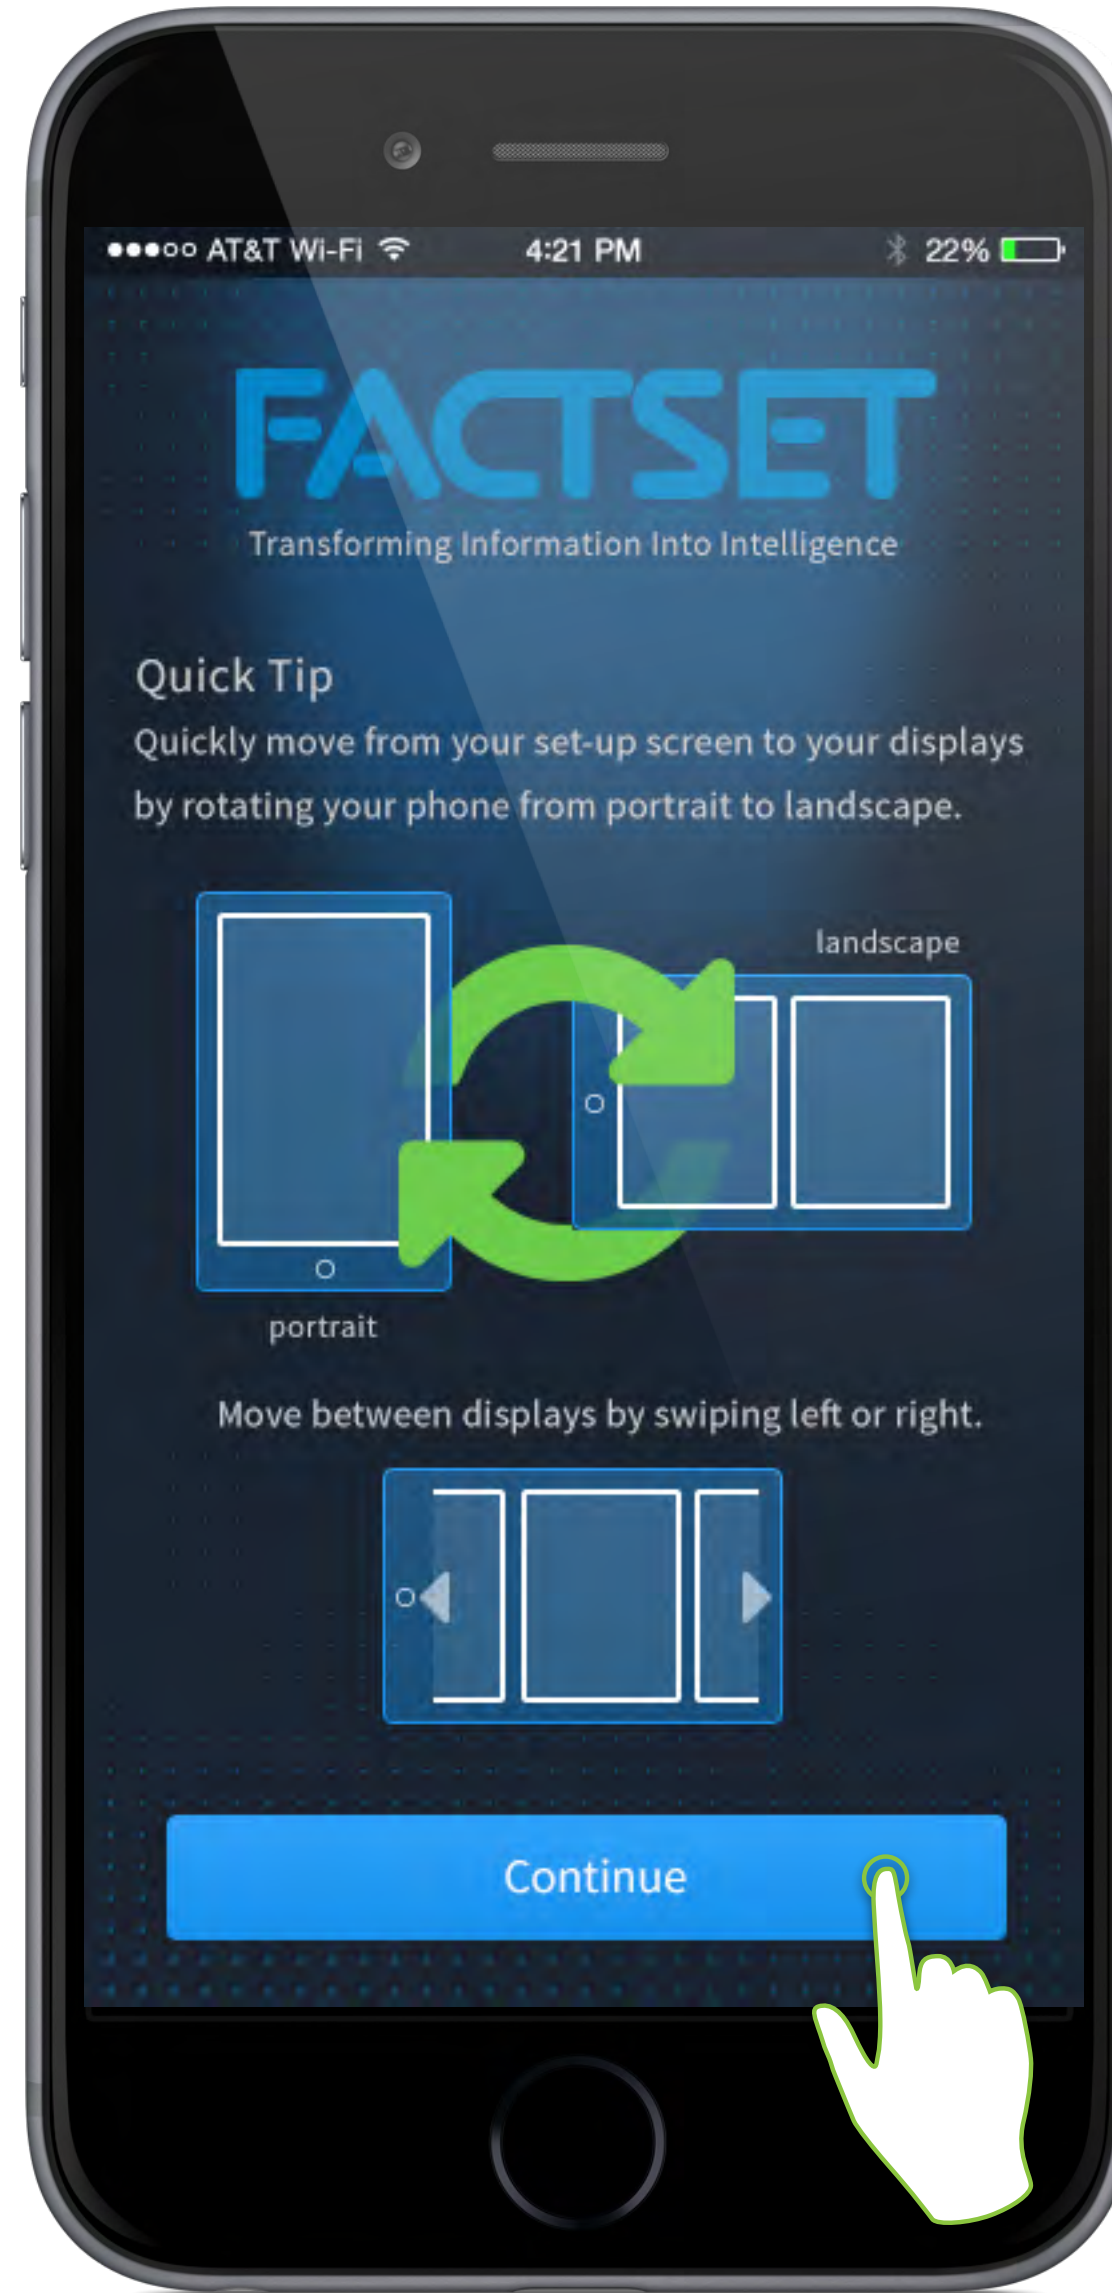

UX WEB ANALYTICS/REPORTING

ROBERT SANTORE

Friday, July 8, 2016

WHERE I SIT WHERE I LIKE TO BE WHERE I DO MY BEST WORK

- Primary personality trait
- 10 point spread

MOBILE ALL SCREENS

> Colour Palette

							
5CCADC	FFFF9E	99565E	C86E5D	FF9879	CDB343	F8D77D	437D99
\$menu-item	\$logo	\$news-headline	\$icons	\$label-topbar	\$label-picture	\$label-selectbox	\$footer-link
							
FFFFFF	9BA3A9	64635E	E55700	F5A000	39B54A	7DA7D9	
\$text-colour	\$headline-colour	\$paragraph	\$highlight	\$searched-term	\$success-link	\$help-colour	

> Typography

TYPE	FONT / WEIGHT	FONT SIZE	LINE HEIGHT	NORMAL / HIGHER
Headline 1	Proxima Nova Semibold	32PX	44PX	
Headline 2	Proxima Nova Regular	22PX	32PX	 
Headline 3	Proxima Nova Regular	20PX	28PX	
Paragraph Style - Since becoming a public company in 1996, FactSet has evolved from a U.S.-centric software firm into a global	Proxima Nova Regular	16PX	24PX	
Additional paragraph (Footer)	Proxima Nova Regular	14PX	22PX	
LINK STYLE >	Proxima Nova Semibold	16PX	24PX	 