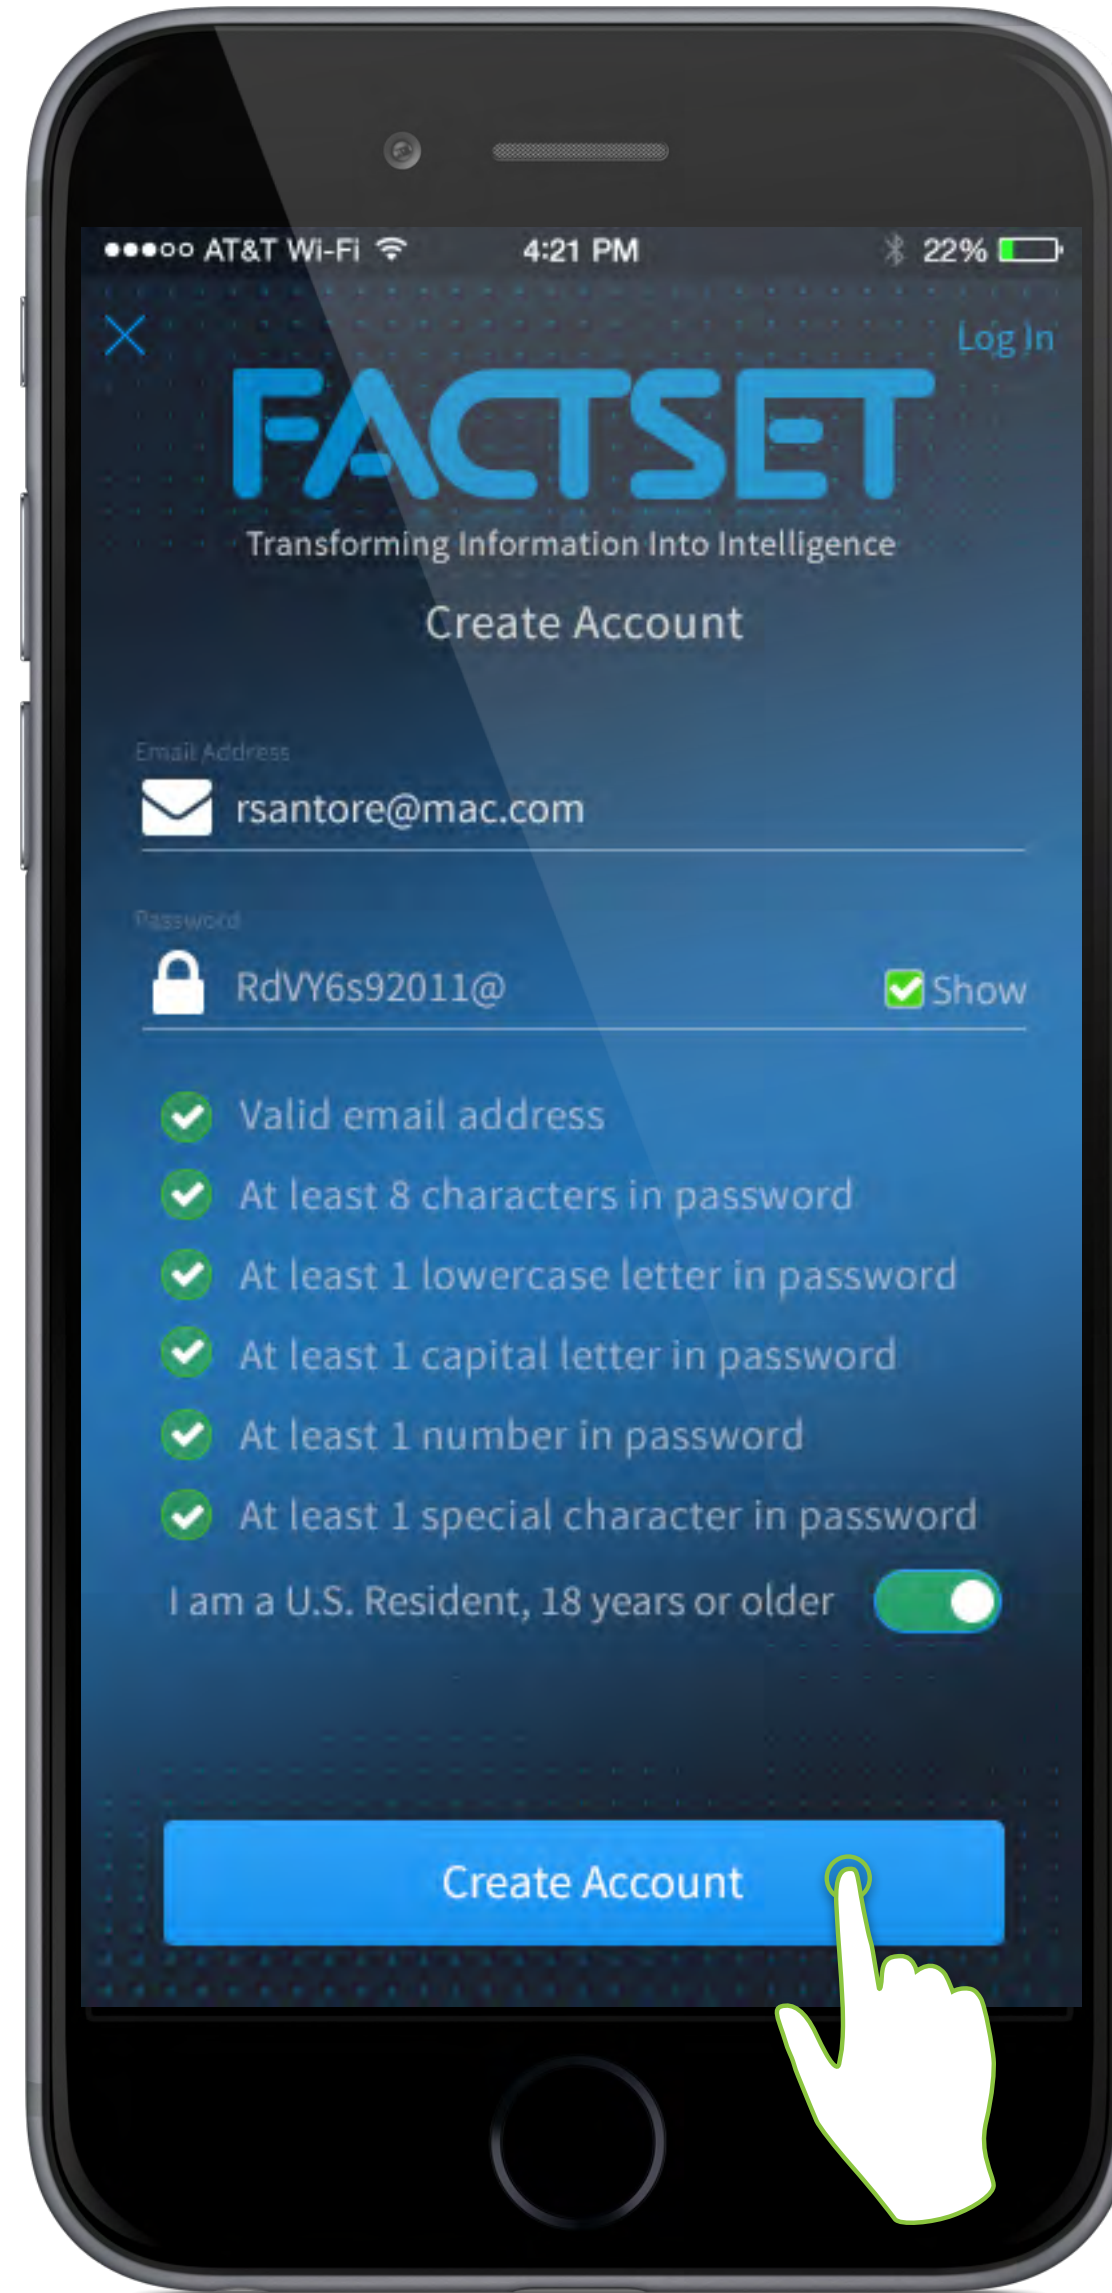

UX WEB ANALYTICS/REPORTING

ROBERT SANTORE

Friday, July 8, 2016

WHERE I SIT WHERE I LIKE TO BE WHERE I DO MY BEST WORK

- Primary personality trait
- 10 point spread

MOBILE ALL SCREENS

> Colour Palette

							
5CCADC	FFFF9E	99565E	C86E5D	FF9879	CDB343	F8D77D	437D99
\$menu-item	\$logo	\$news-headline	\$icons	\$label-topbar	\$label-picture	\$label-selectbox	\$footer-link
							
FFFFFF	9BA3A9	64635E	E55700	F5A000	39B54A	7DA7D9	
\$text-colour	\$headline-colour	\$paragraph	\$highlight	\$searched-term	\$success-link	\$help-colour	

> Typography

TYPE	FONT / WEIGHT	FONT SIZE	LINE HEIGHT	NORMAL / HIGHER
Headline 1	Proxima Nova Semibold	32PX	44PX	
Headline 2	Proxima Nova Regular	22PX	32PX	 
Headline 3	Proxima Nova Regular	20PX	28PX	
Paragraph Style - Since becoming a public company in 1996, FactSet has evolved from a U.S.-centric software firm into a global	Proxima Nova Regular	16PX	24PX	
Additional paragraph (Footer)	Proxima Nova Regular	14PX	22PX	
LINK STYLE >	Proxima Nova Semibold	16PX	24PX	 