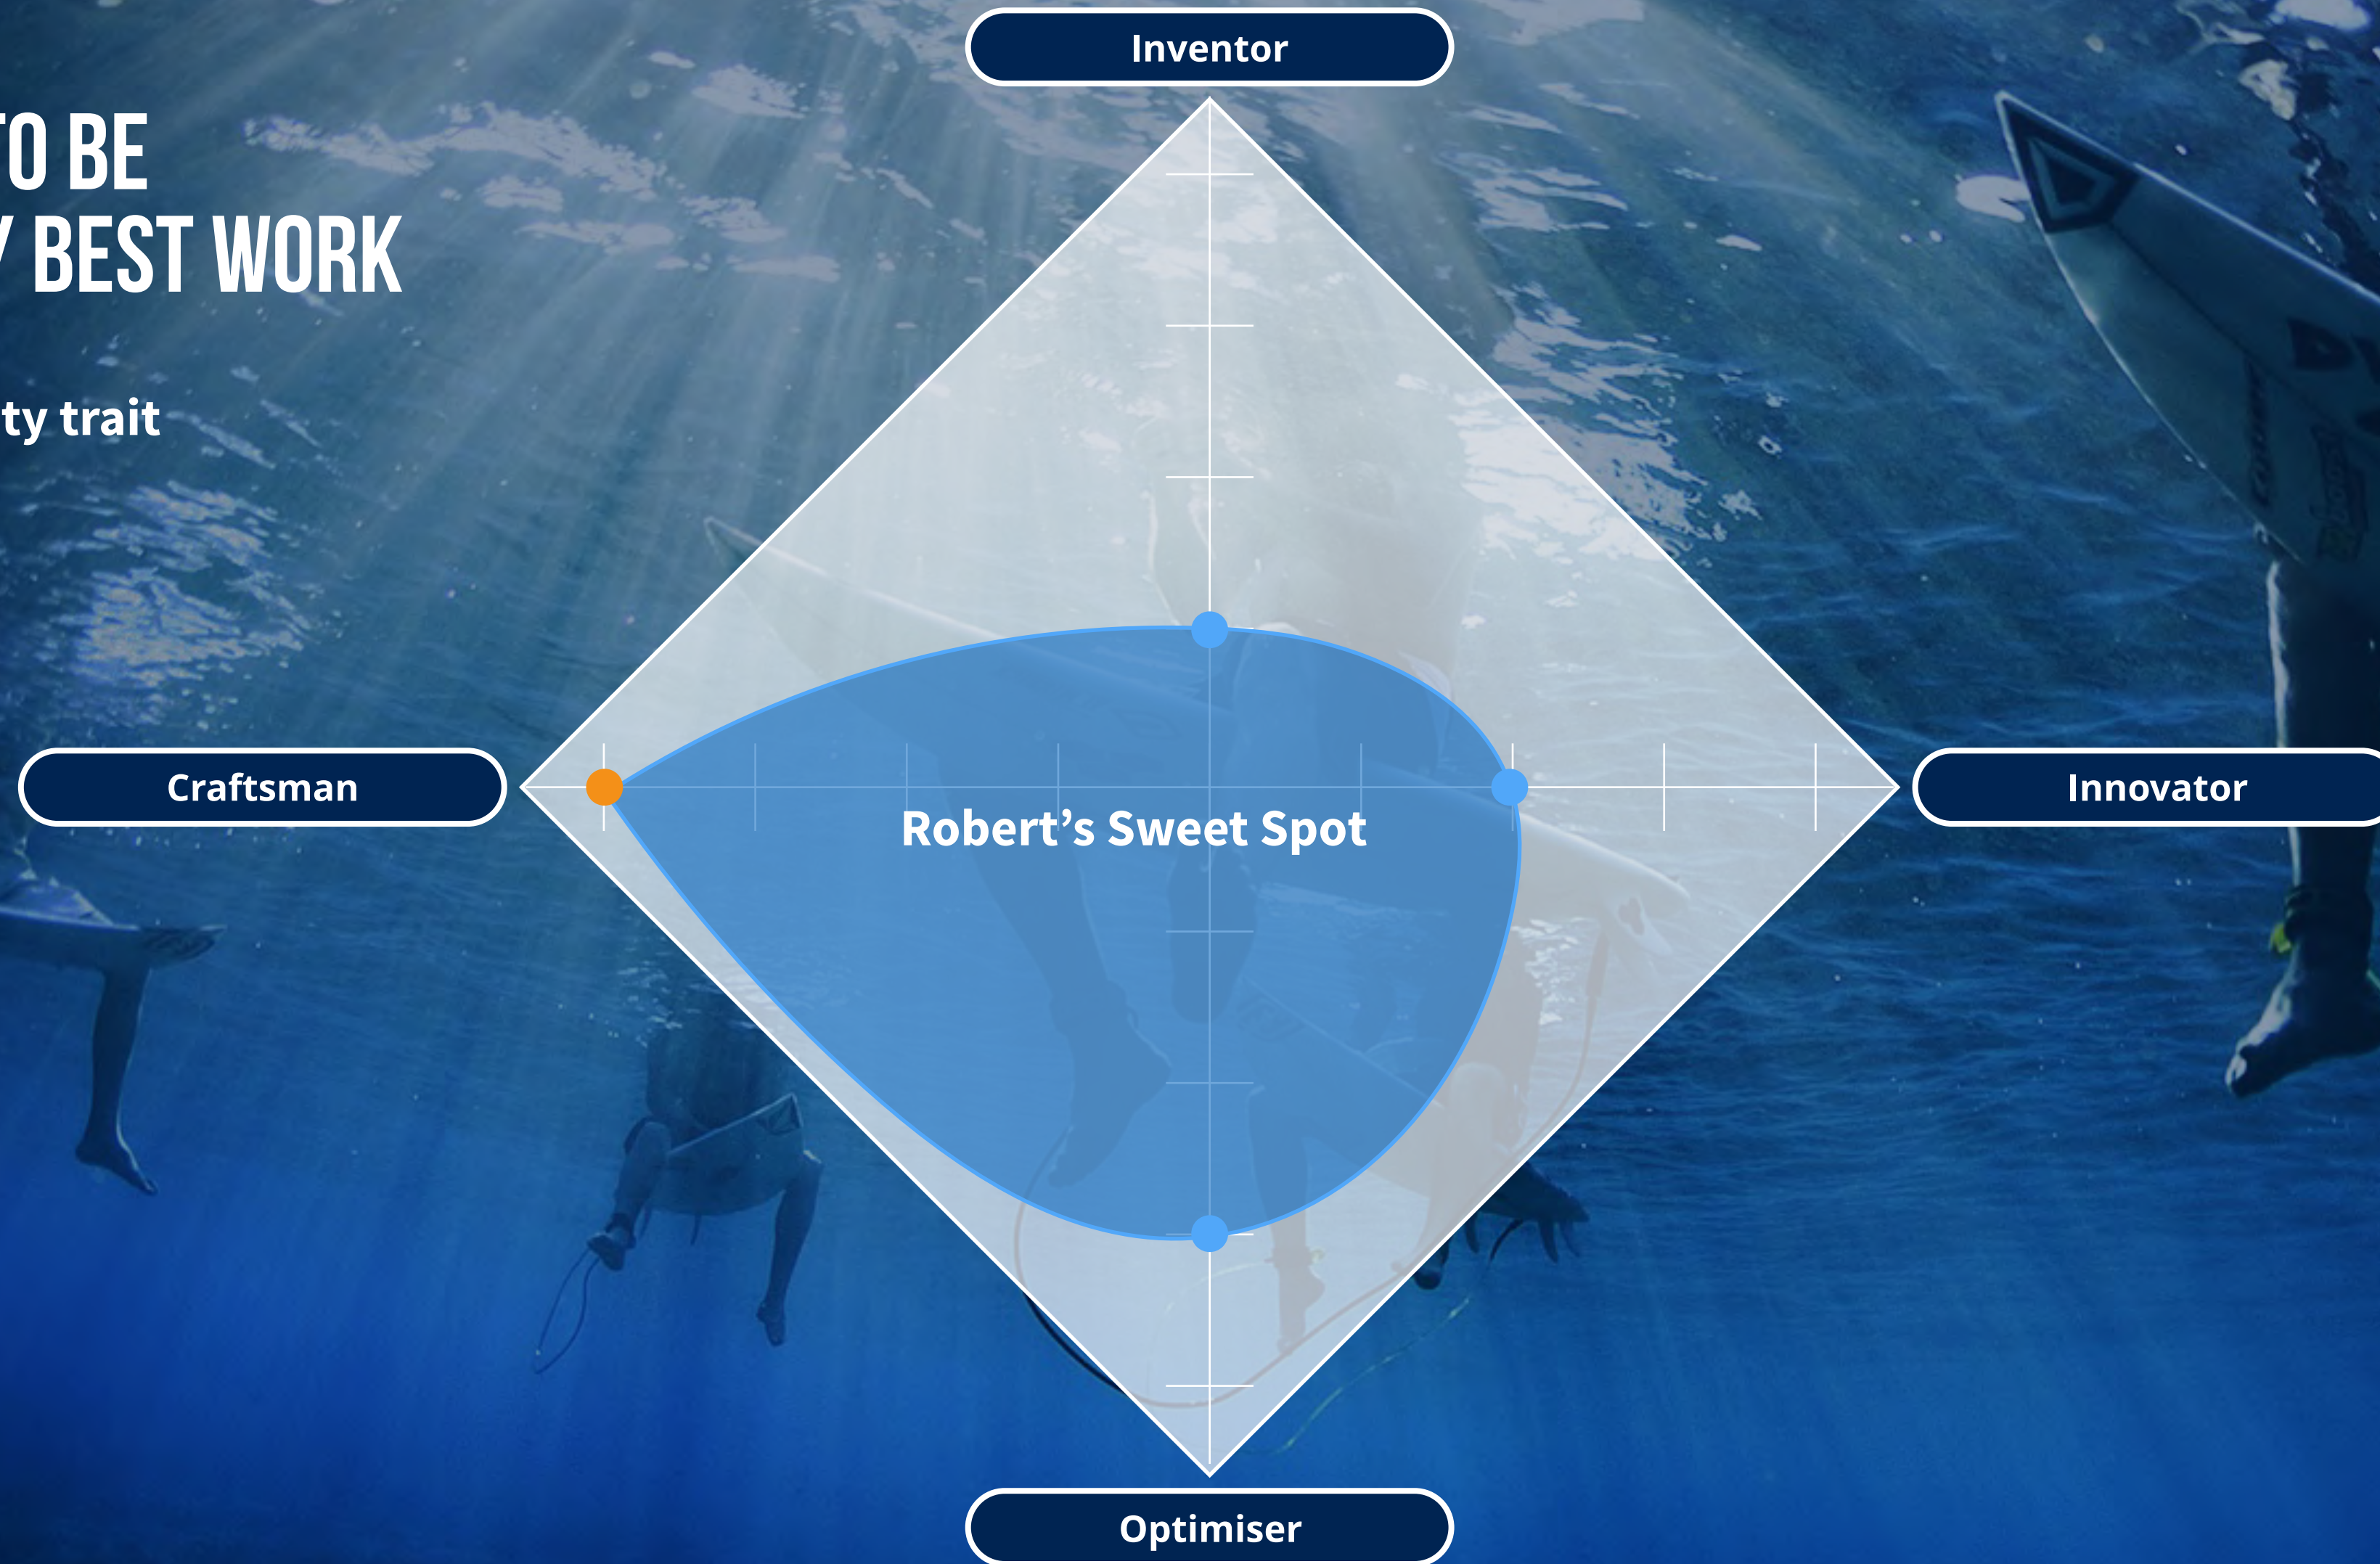

UX WEB ANALYTICS/REPORTING

ROBERT SANTORE

Friday, July 8, 2016

WHERE I SIT WHERE I LIKE TO BE WHERE I DO MY BEST WORK

- Primary personality trait
- 10 point spread

MOBILE ALL SCREENS

> Colour Palette

							
5CCADC	FFFF9E	99565E	C86E5D	FF9879	CDB343	F8D77D	437D99
\$menu-item	\$logo	\$news-headline	\$icons	\$label-topbar	\$label-picture	\$label-selectbox	\$footer-link
							
FFFFFF	9BA3A9	64635E	E55700	F5A000	39B54A	7DA7D9	
\$text-colour	\$headline-colour	\$paragraph	\$highlight	\$searched-term	\$success-link	\$help-colour	

> Typography

TYPE	FONT / WEIGHT	FONT SIZE	LINE HEIGHT	NORMAL / HIGHER
Headline 1	Proxima Nova Semibold	32PX	44PX	
Headline 2	Proxima Nova Regular	22PX	32PX	 
Headline 3	Proxima Nova Regular	20PX	28PX	
Paragraph Style - Since becoming a public company in 1996, FactSet has evolved from a U.S.-centric software firm into a global	Proxima Nova Regular	16PX	24PX	
Additional paragraph (Footer)	Proxima Nova Regular	14PX	22PX	
LINK STYLE >	Proxima Nova Semibold	16PX	24PX	 