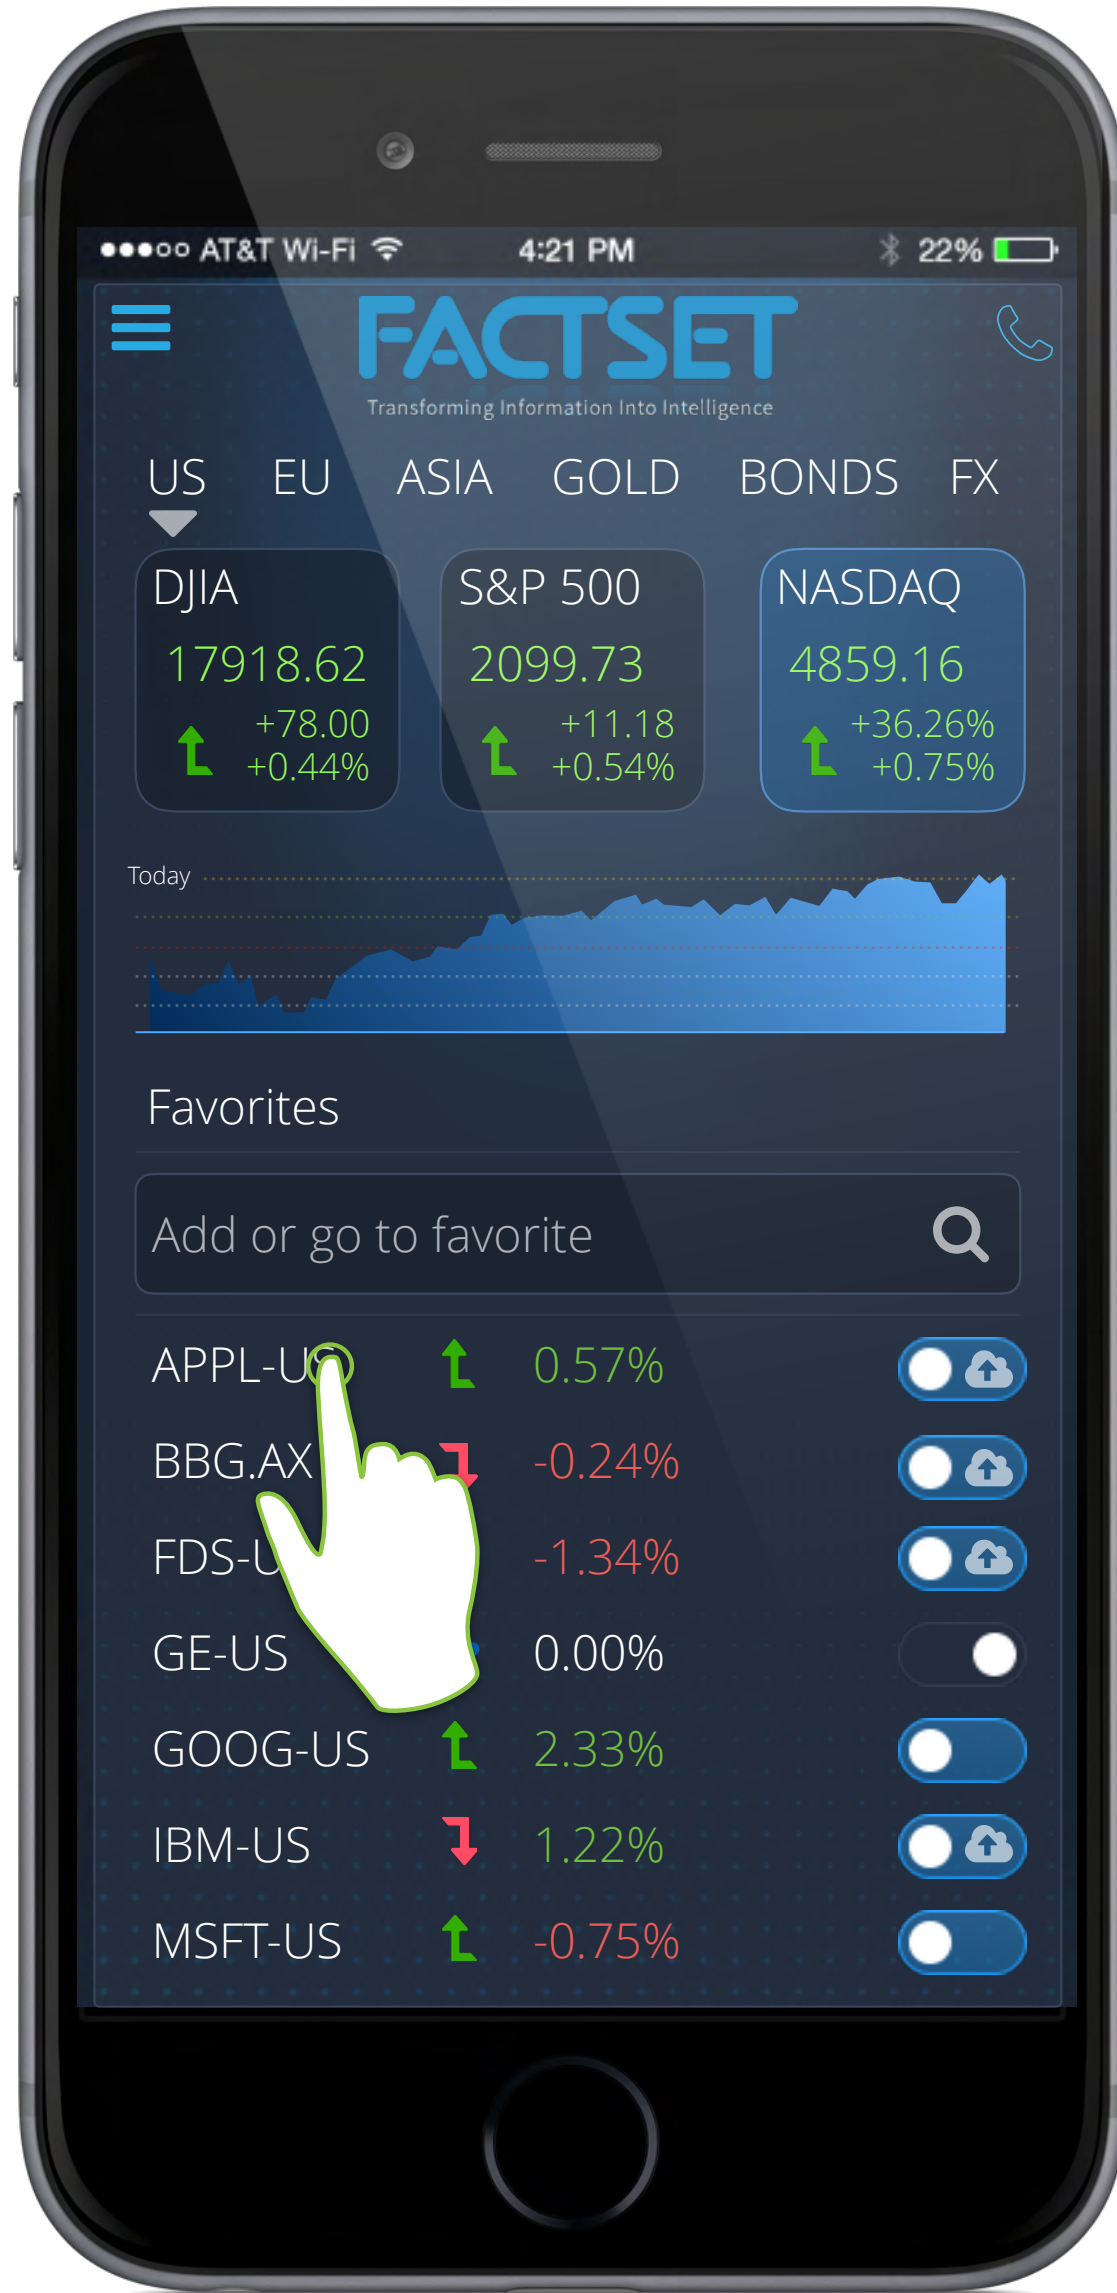

UX WEB ANALYTICS/REPORTING

ROBERT SANTORE

Friday, July 8, 2016

WHERE I SIT WHERE I LIKE TO BE WHERE I DO MY BEST WORK

- Primary personality trait
- 10 point spread

MOBILE ALL SCREENS

> Colour Palette

							
5CCADC	FFFF9E	99565E	C86E5D	FF9879	CDB343	F8D77D	437D99
\$menu-item	\$logo	\$news-headline	\$icons	\$label-topbar	\$label-picture	\$label-selectbox	\$footer-link
							
FFFFFF	9BA3A9	64635E	E55700	F5A000	39B54A	7DA7D9	
\$text-colour	\$headline-colour	\$paragraph	\$highlight	\$searched-term	\$success-link	\$help-colour	

> Typography

TYPE	FONT / WEIGHT	FONT SIZE	LINE HEIGHT	NORMAL / HIGHER
Headline 1	Proxima Nova Semibold	32PX	44PX	
Headline 2	Proxima Nova Regular	22PX	32PX	 
Headline 3	Proxima Nova Regular	20PX	28PX	
Paragraph Style - Since becoming a public company in 1996, FactSet has evolved from a U.S.-centric software firm into a global	Proxima Nova Regular	16PX	24PX	
Additional paragraph (Footer)	Proxima Nova Regular	14PX	22PX	
LINK STYLE >	Proxima Nova Semibold	16PX	24PX	 