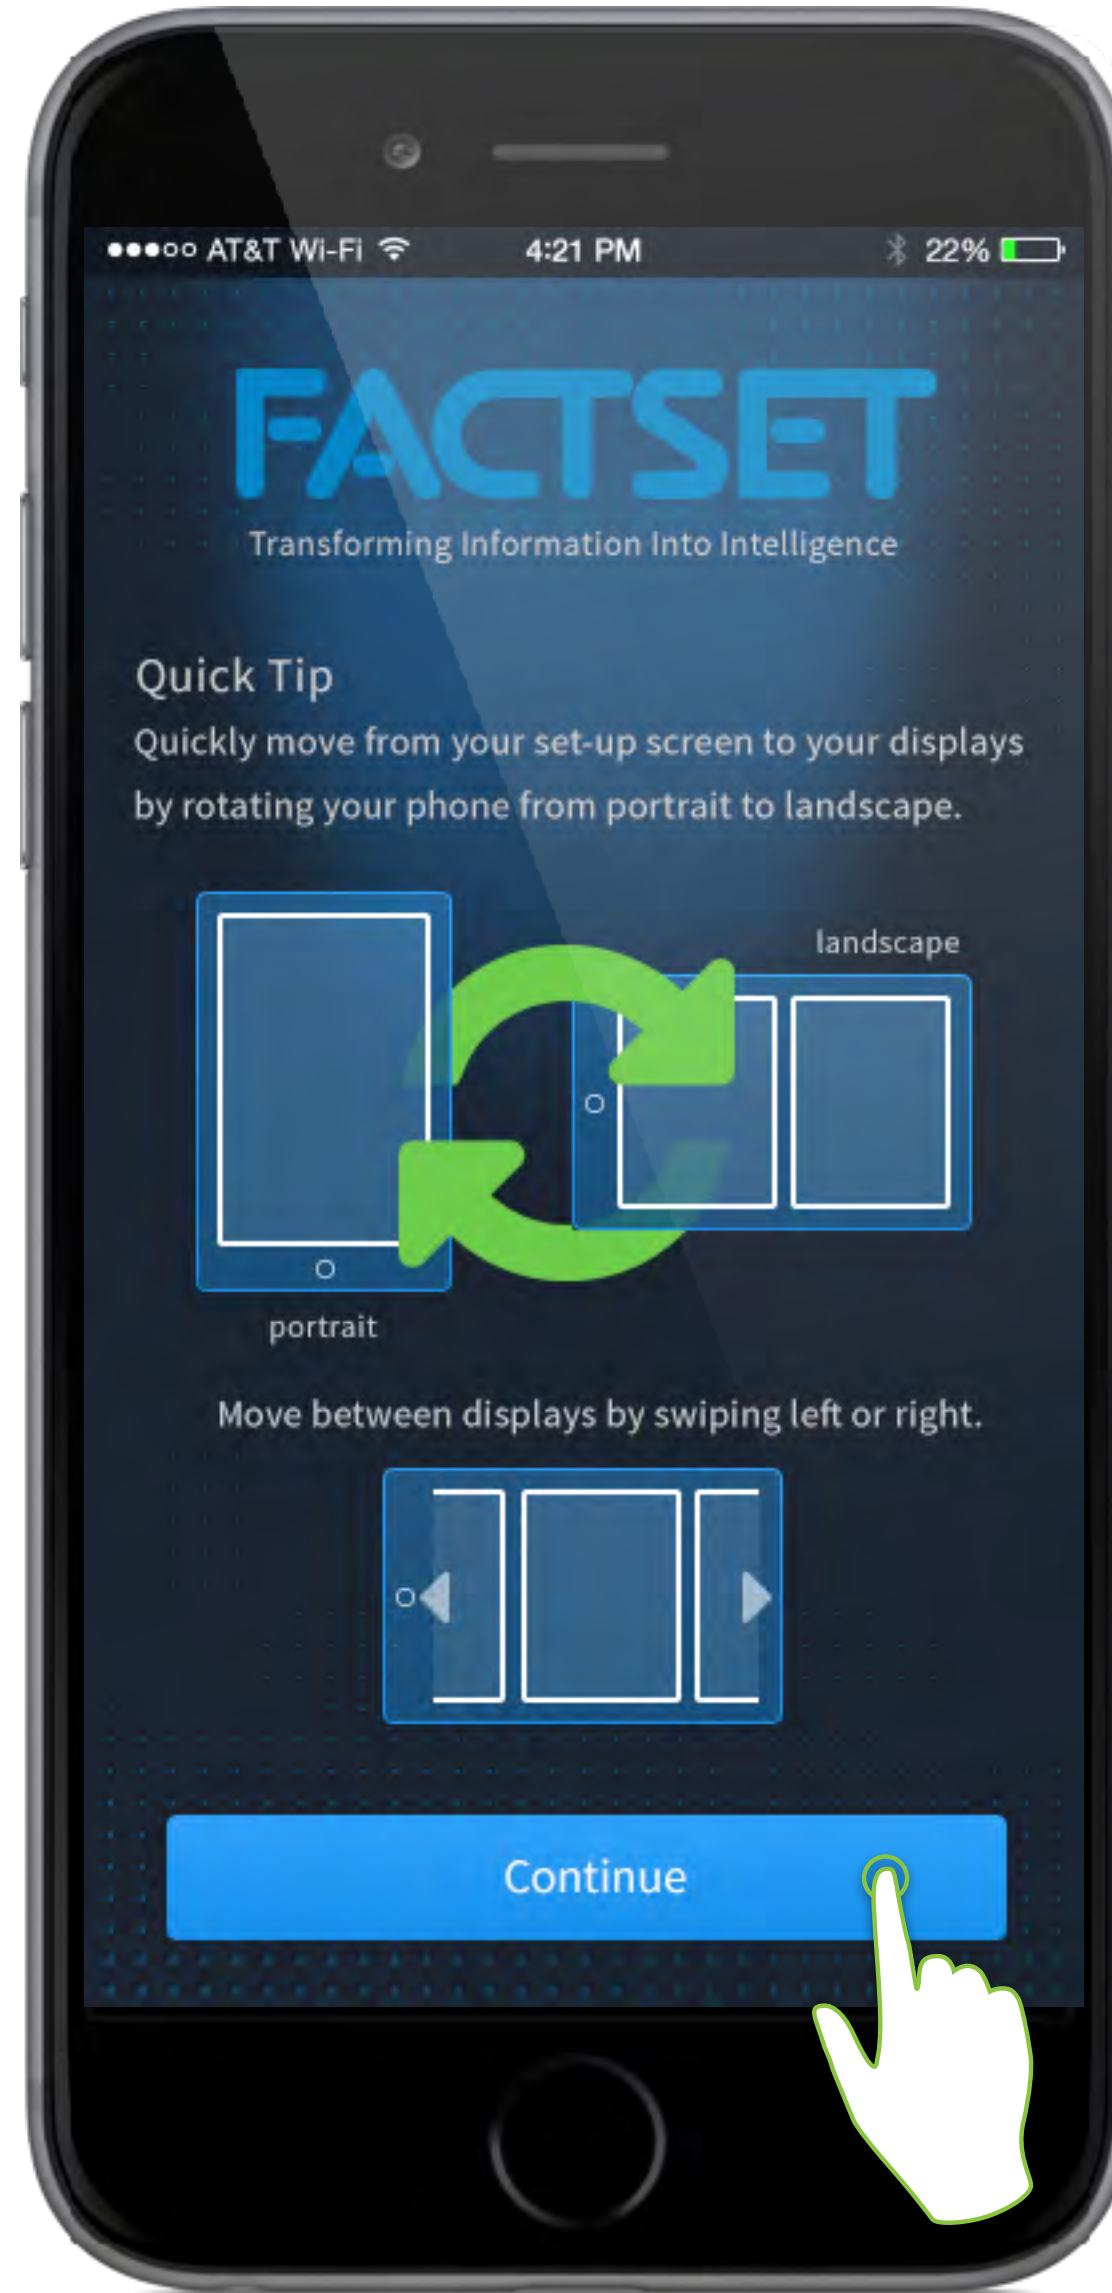

UX DESIGN MOBILE ALL SCREENS REDESIGN 2.0

ROBERT SANTORE

Friday, July 8, 2016

WHERE I SIT WHERE I LIKE TO BE WHERE I DO MY BEST WORK

- Primary personality trait
- 10 point spread

MOBILE ALL SCREENS

Colour Palette

Typography

TYPE	FONT / WEIGHT	FONT SIZE	LINE HEIGHT	NORMAL / HOVER
Headline 1	Proxima Nova Semibold	32PX	44PX	
Headline 2	Proxima Nova Regular	22PX	32PX	 
Headline 3	Proxima Nova Regular	20PX	28PX	
Paragraph Style - Since becoming a public company in 1996, FactSet has evolved from a U.S.-centric software firm into a global	Proxima Nova Regular	16PX	24PX	
Additional paragraph (Footer)	Proxima Nova Regular	14PX	22PX	
LINK STYLE >	Proxima Nova Semibold	16PX	24PX	 