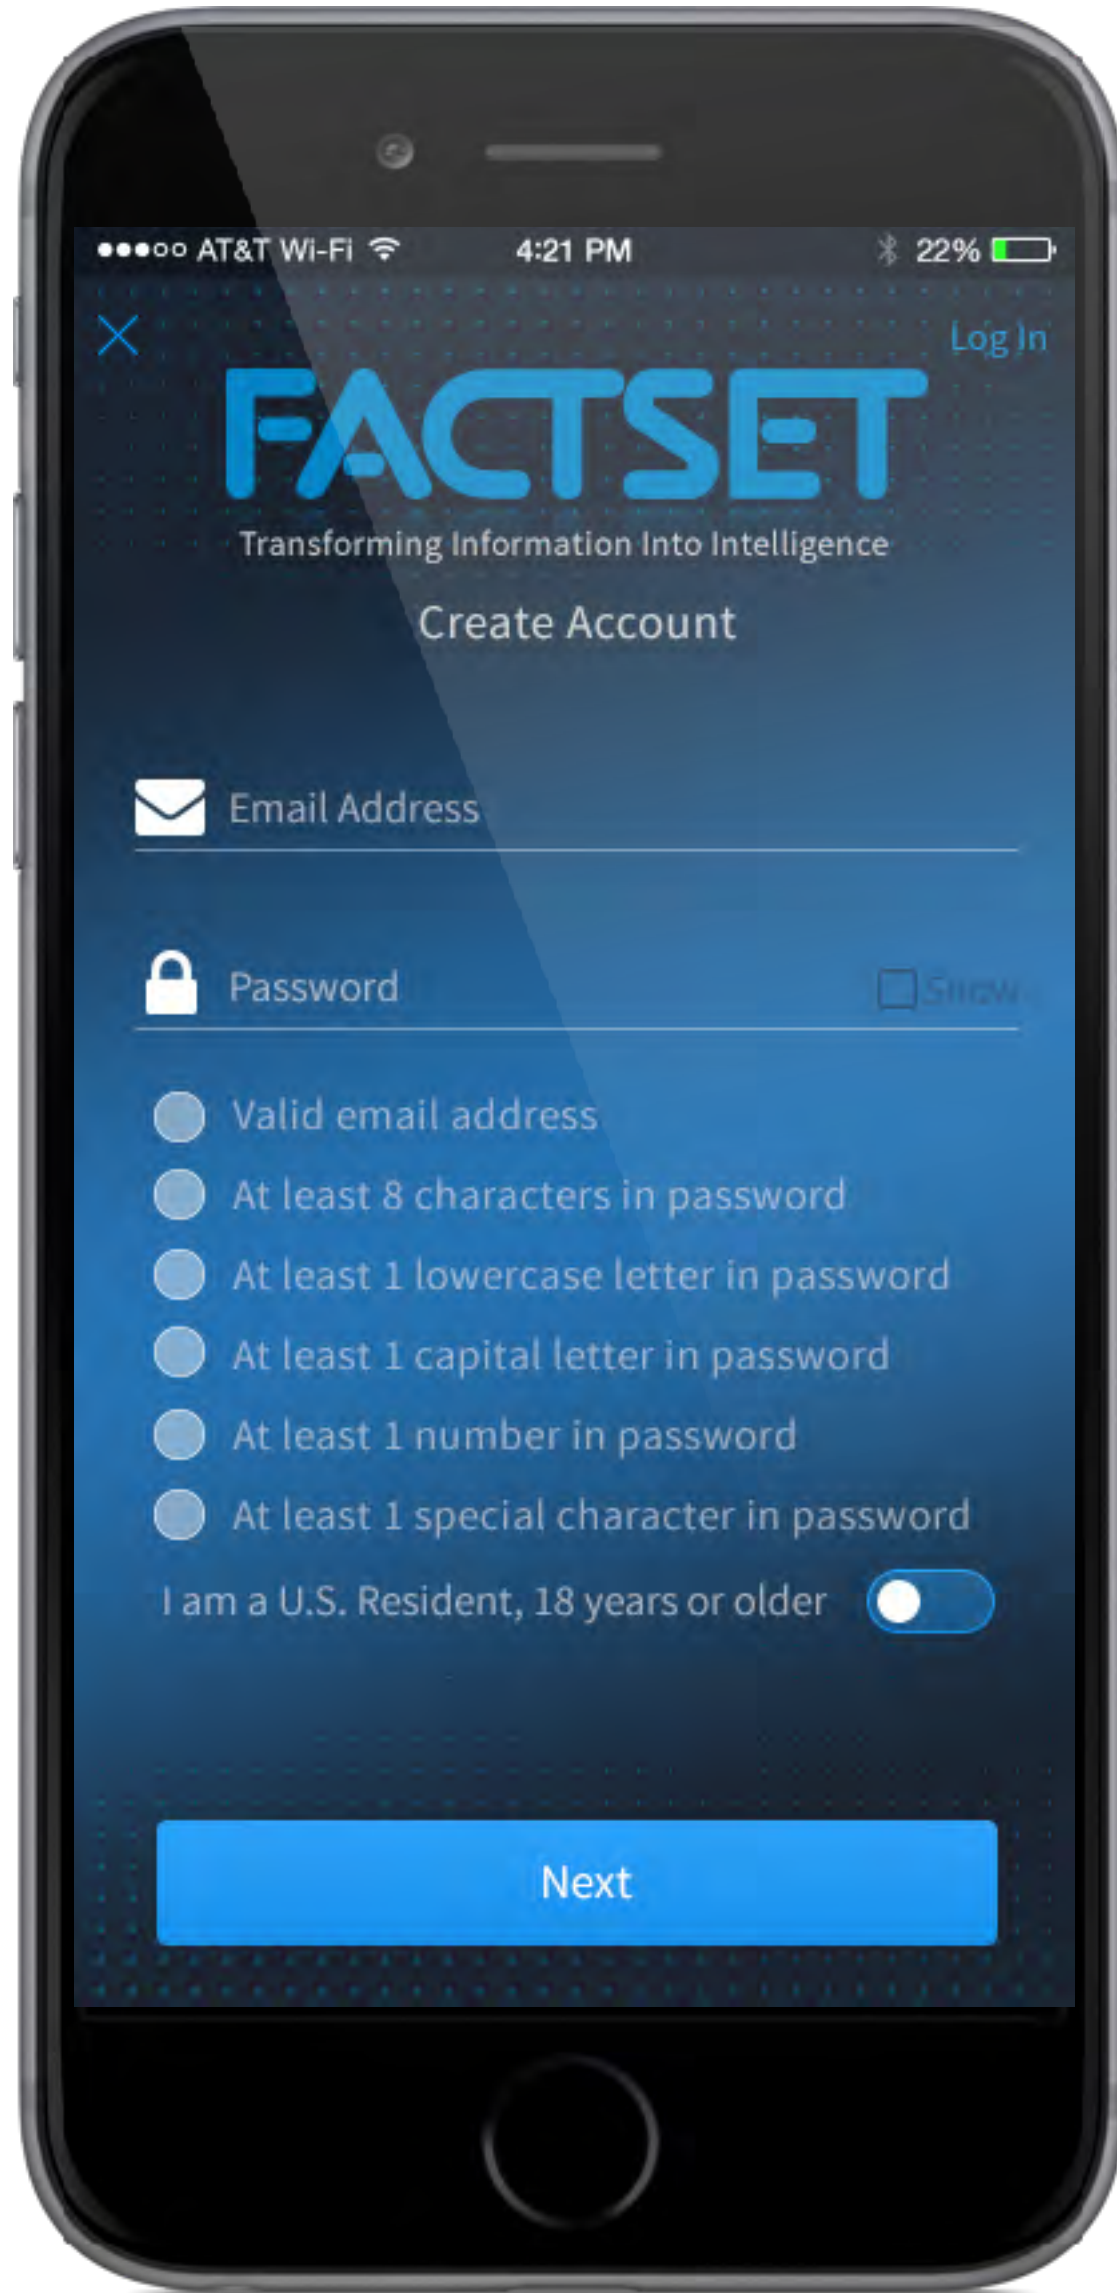

UX DESIGN MOBILE ALL SCREENS REDESIGN 2.0

ROBERT SANTORE

Friday, July 8, 2016

WHERE I SIT WHERE I LIKE TO BE WHERE I DO MY BEST WORK

- Primary personality trait
- 10 point spread

MOBILE ALL SCREENS

Colour Palette

Typography

TYPE	FONT / WEIGHT	FONT SIZE	LINE HEIGHT	NORMAL / HOVER
Headline 1	Proxima Nova Semibold	32PX	44PX	
Headline 2	Proxima Nova Regular	22PX	32PX	 
Headline 3	Proxima Nova Regular	20PX	28PX	
Paragraph Style - Since becoming a public company in 1996, FactSet has evolved from a U.S.-centric software firm into a global	Proxima Nova Regular	16PX	24PX	
Additional paragraph (Footer)	Proxima Nova Regular	14PX	22PX	
LINK STYLE >	Proxima Nova Semibold	16PX	24PX	 