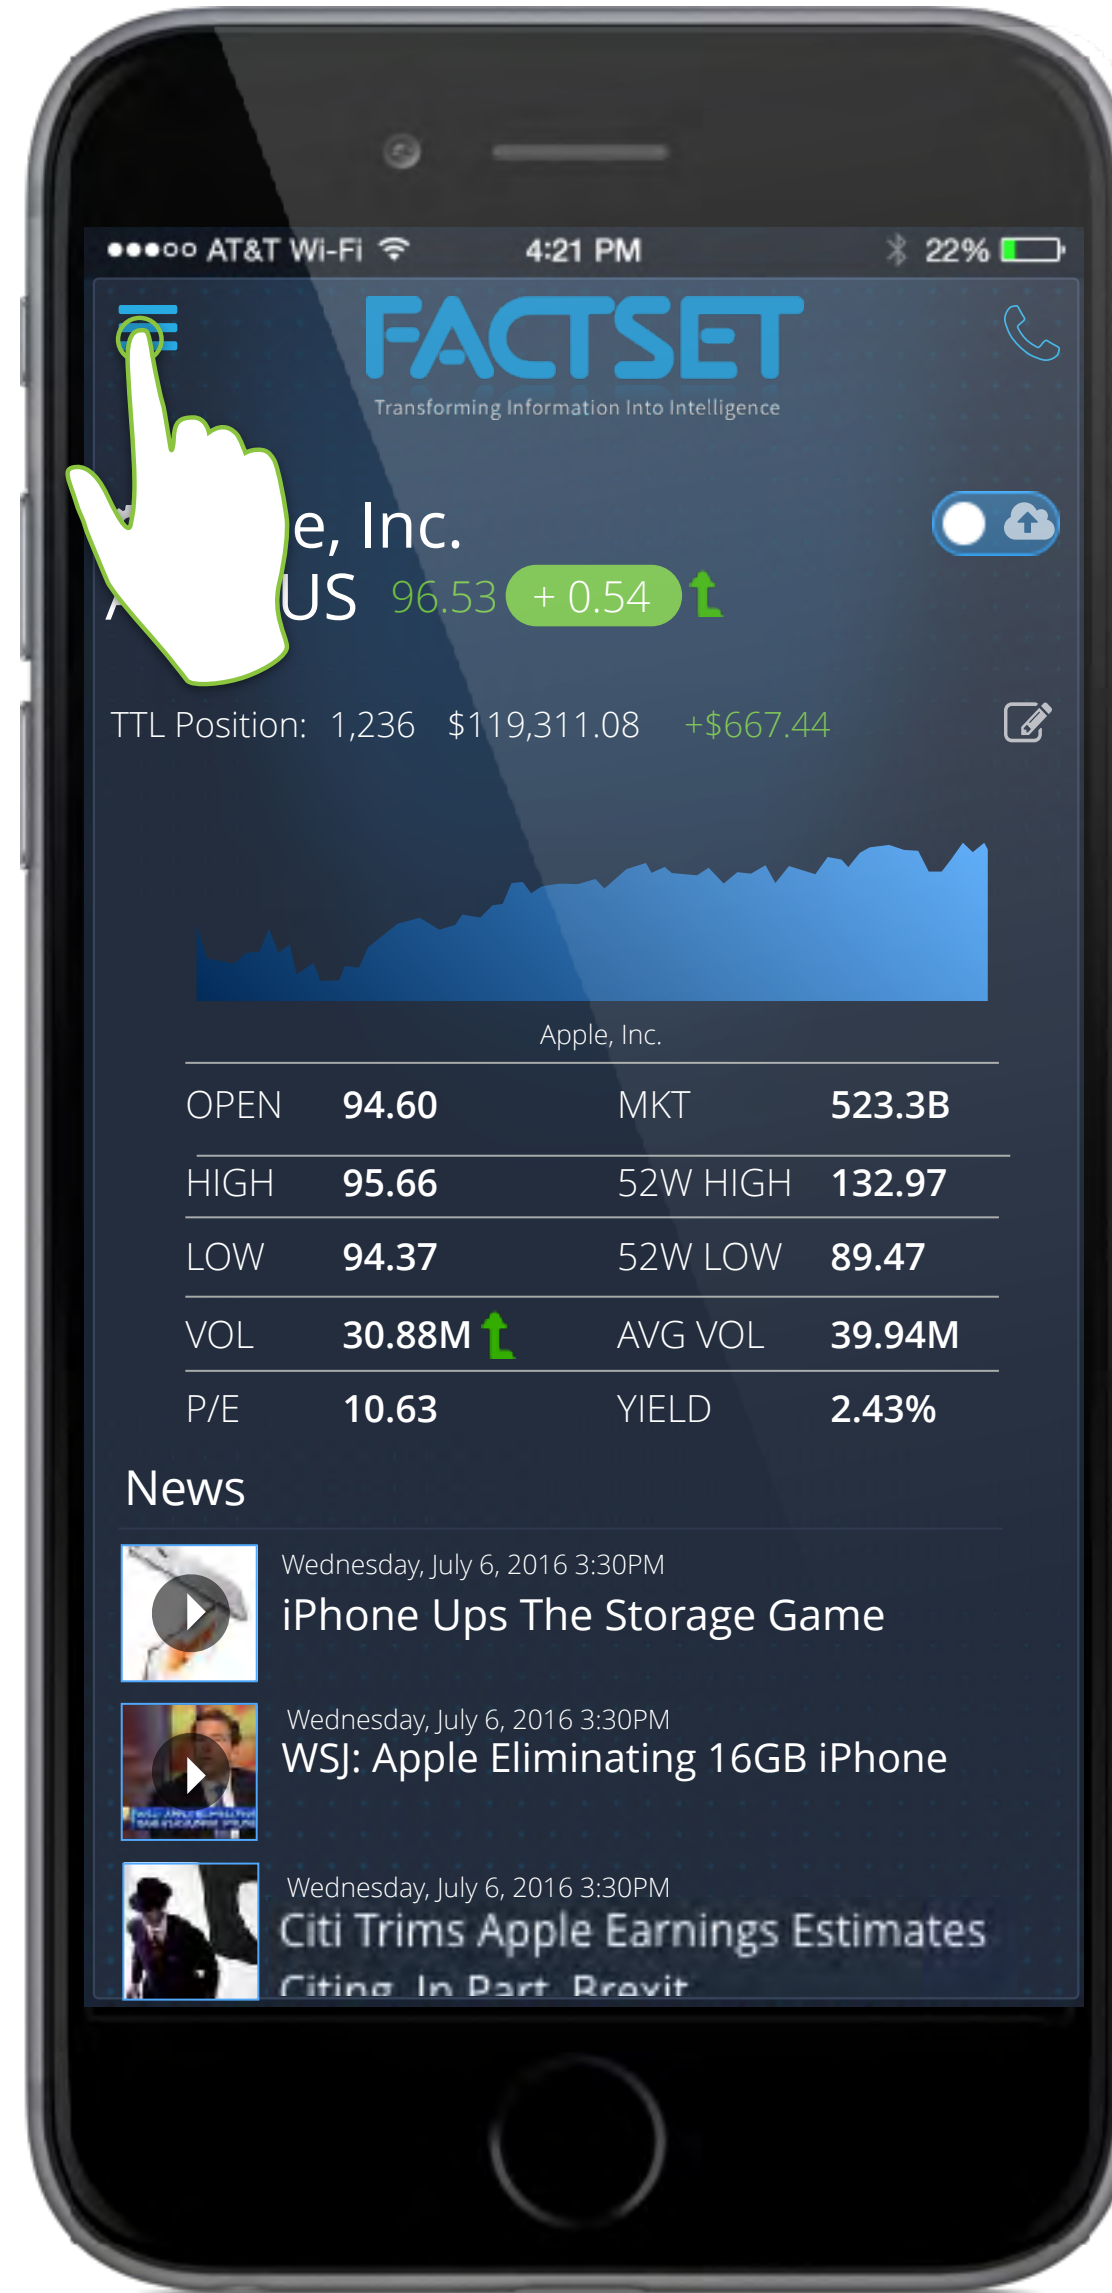

UX DESIGN MOBILE ALL SCREENS REDESIGN 2.0

ROBERT SANTORE

Friday, July 8, 2016

WHERE I SIT WHERE I LIKE TO BE WHERE I DO MY BEST WORK

- Primary personality trait
- 10 point spread

MOBILE ALL SCREENS

Colour Palette

							
5CCADC	FFFF9E	99565E	C86E5D	FF9879	CDB343	F8D77D	437D99
\$menu-item	\$logo	\$news-headline	\$icons	\$label-toolbar	\$label-picture	\$label-selectbox	\$footer-link
							
FFFFFF	9BA3A9	64635E	E55700	F5A0C0	39B54A	7DA7D9	
\$text-colour	\$headline-colour	\$paragraph	\$highlight	\$searched-item	\$success-link	\$help-colour	

Typography

TYPE	FONT / WEIGHT	FONT SIZE	LINE HEIGHT	NORMAL / HOVER
Headline 1	Proxima Nova Semibold	32PX	44PX	
Headline 2	Proxima Nova Regular	22PX	32PX	 
Headline 3	Proxima Nova Regular	20PX	28PX	
Paragraph Style - Since becoming a public company in 1996, FactSet has evolved from a U.S.-centric software firm into a global	Proxima Nova Regular	16PX	24PX	
Additional paragraph (Footer)	Proxima Nova Regular	14PX	22PX	
LINK STYLE >	Proxima Nova Semibold	16PX	24PX	 