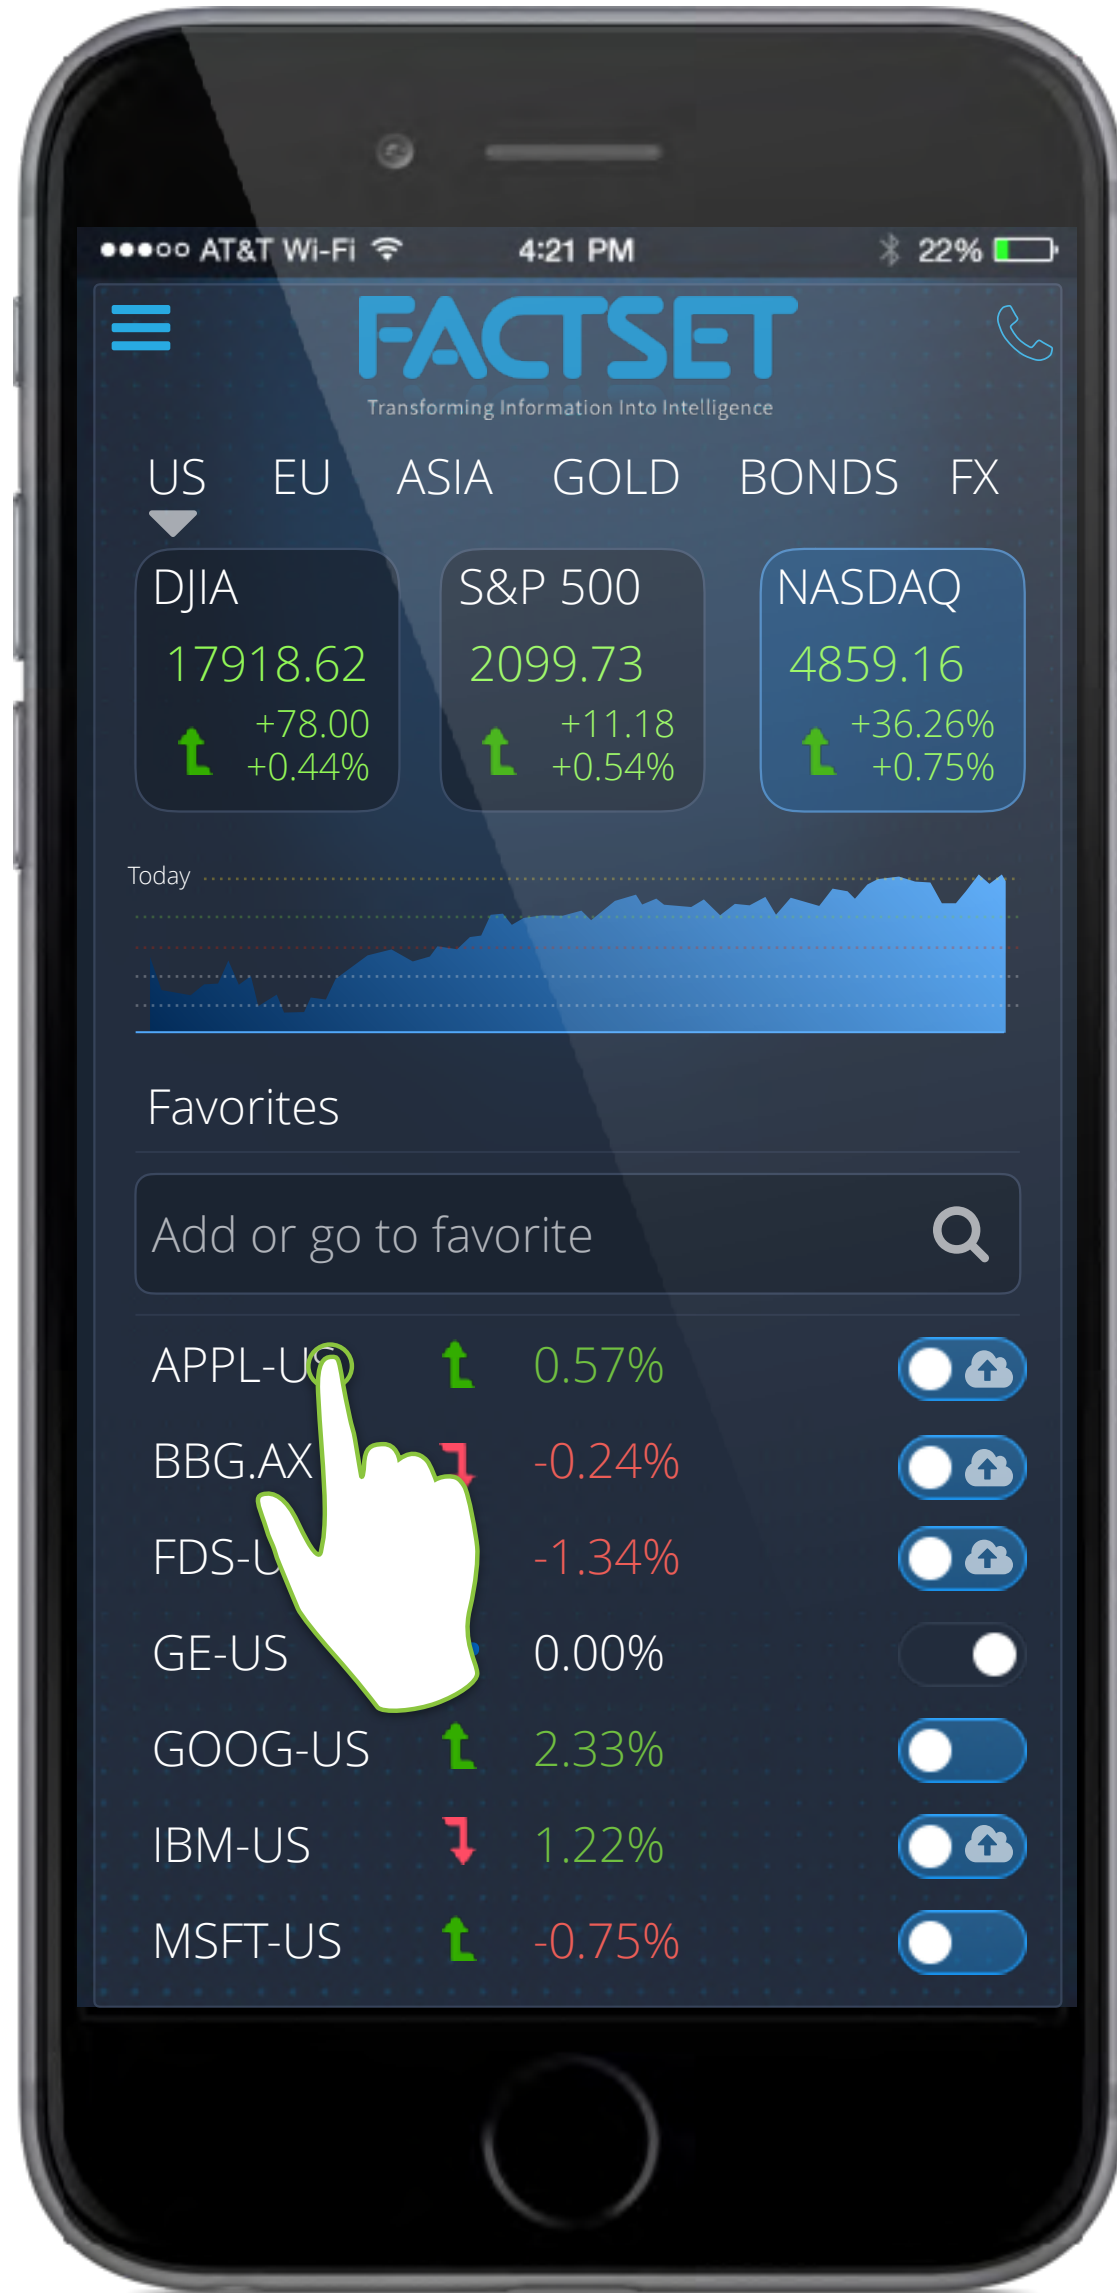

UX DESIGN MOBILE ALL SCREENS REDESIGN 2.0

ROBERT SANTORE

Friday, July 8, 2016

WHERE I SIT WHERE I LIKE TO BE WHERE I DO MY BEST WORK

- Primary personality trait
- 10 point spread

MOBILE ALL SCREENS

Colour Palette

							
5CCADC	FFFF9E	99565E	C86E5D	FF9879	CDB343	F8D77D	437D99
\$menu-item	\$logo	\$news-headline	\$icons	\$label-toolbar	\$label-picture	\$label-selectbox	\$footer-link
							
FFFFFF	9BA3A9	64635E	E55700	F5A0C0	39B54A	7DA7D9	
\$text-colour	\$headline-colour	\$paragraph	\$highlight	\$searched-item	\$success-link	\$help-colour	

Typography

TYPE	FONT / WEIGHT	FONT SIZE	LINE HEIGHT	NORMAL / HOVER
Headline 1	Proxima Nova Semibold	32PX	44PX	
Headline 2	Proxima Nova Regular	22PX	32PX	 
Headline 3	Proxima Nova Regular	20PX	28PX	
Paragraph Style - Since becoming a public company in 1996, FactSet has evolved from a U.S.-centric software firm into a global	Proxima Nova Regular	16PX	24PX	
Additional paragraph (Footer)	Proxima Nova Regular	14PX	22PX	
LINK STYLE >	Proxima Nova Semibold	16PX	24PX	 