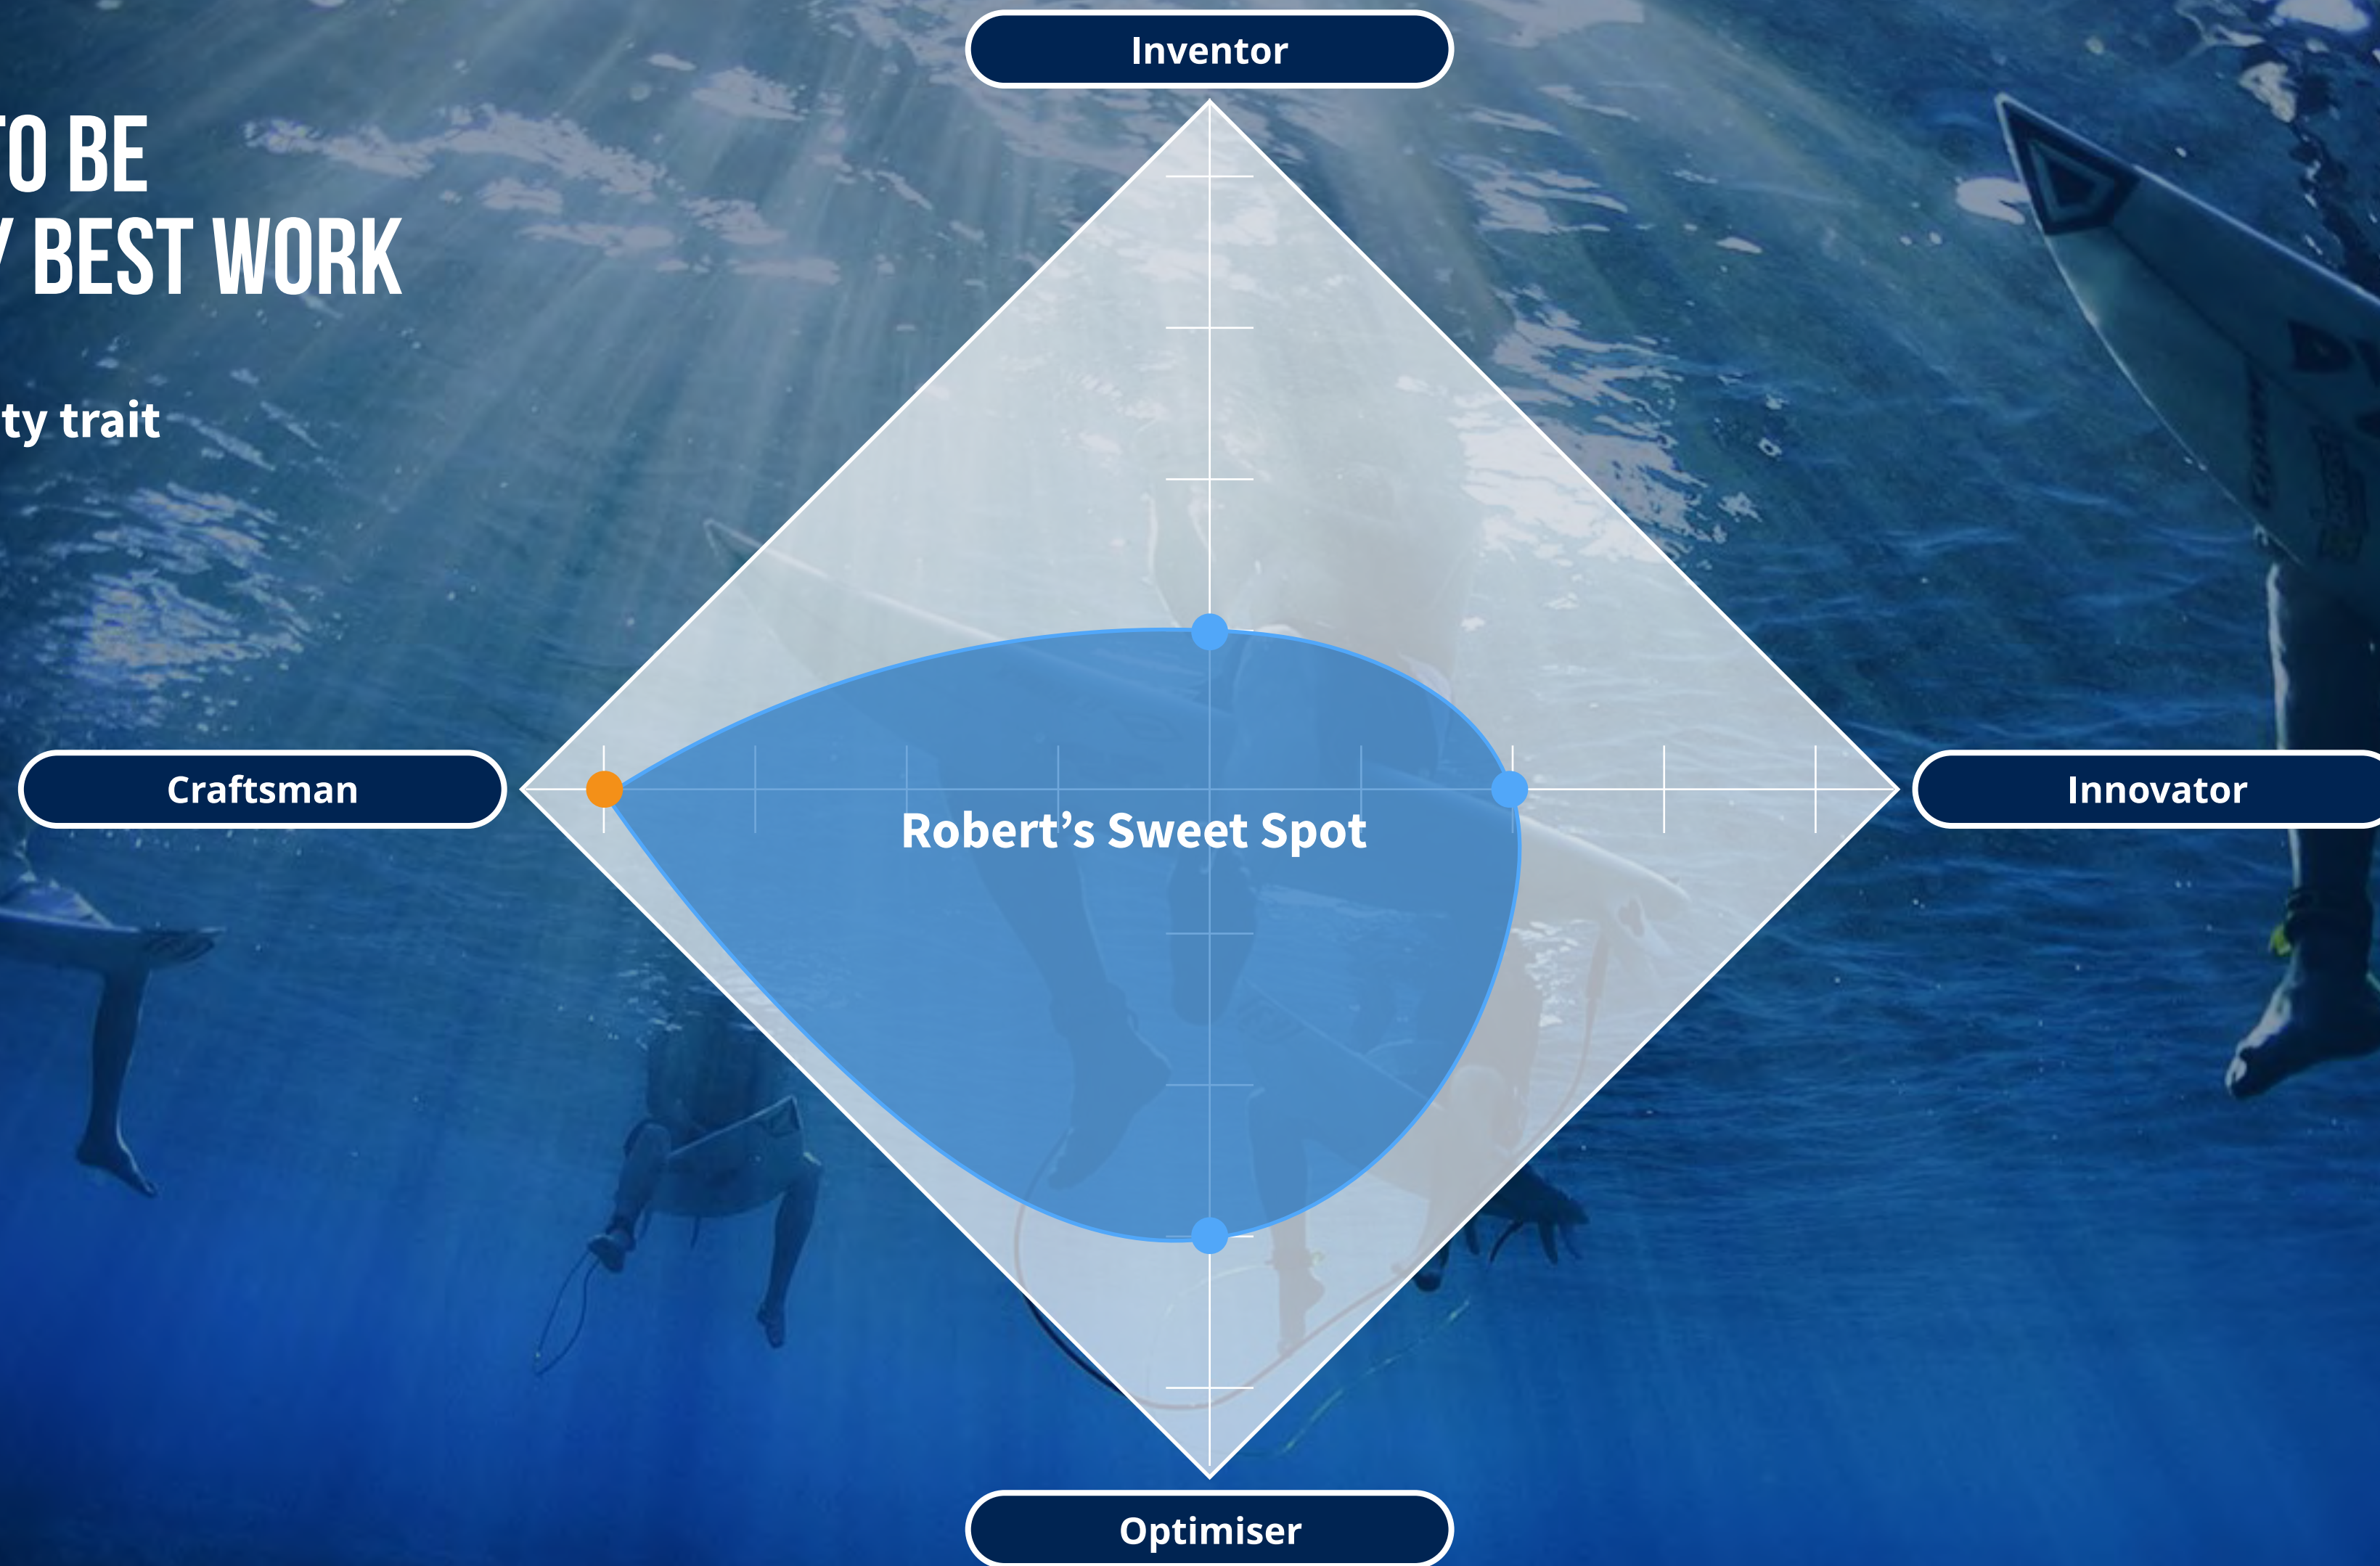

WHERE I SIT WHERE I LIKE TO BE WHERE I DO MY BEST WORK

- Primary personality trait
- 10 point spread