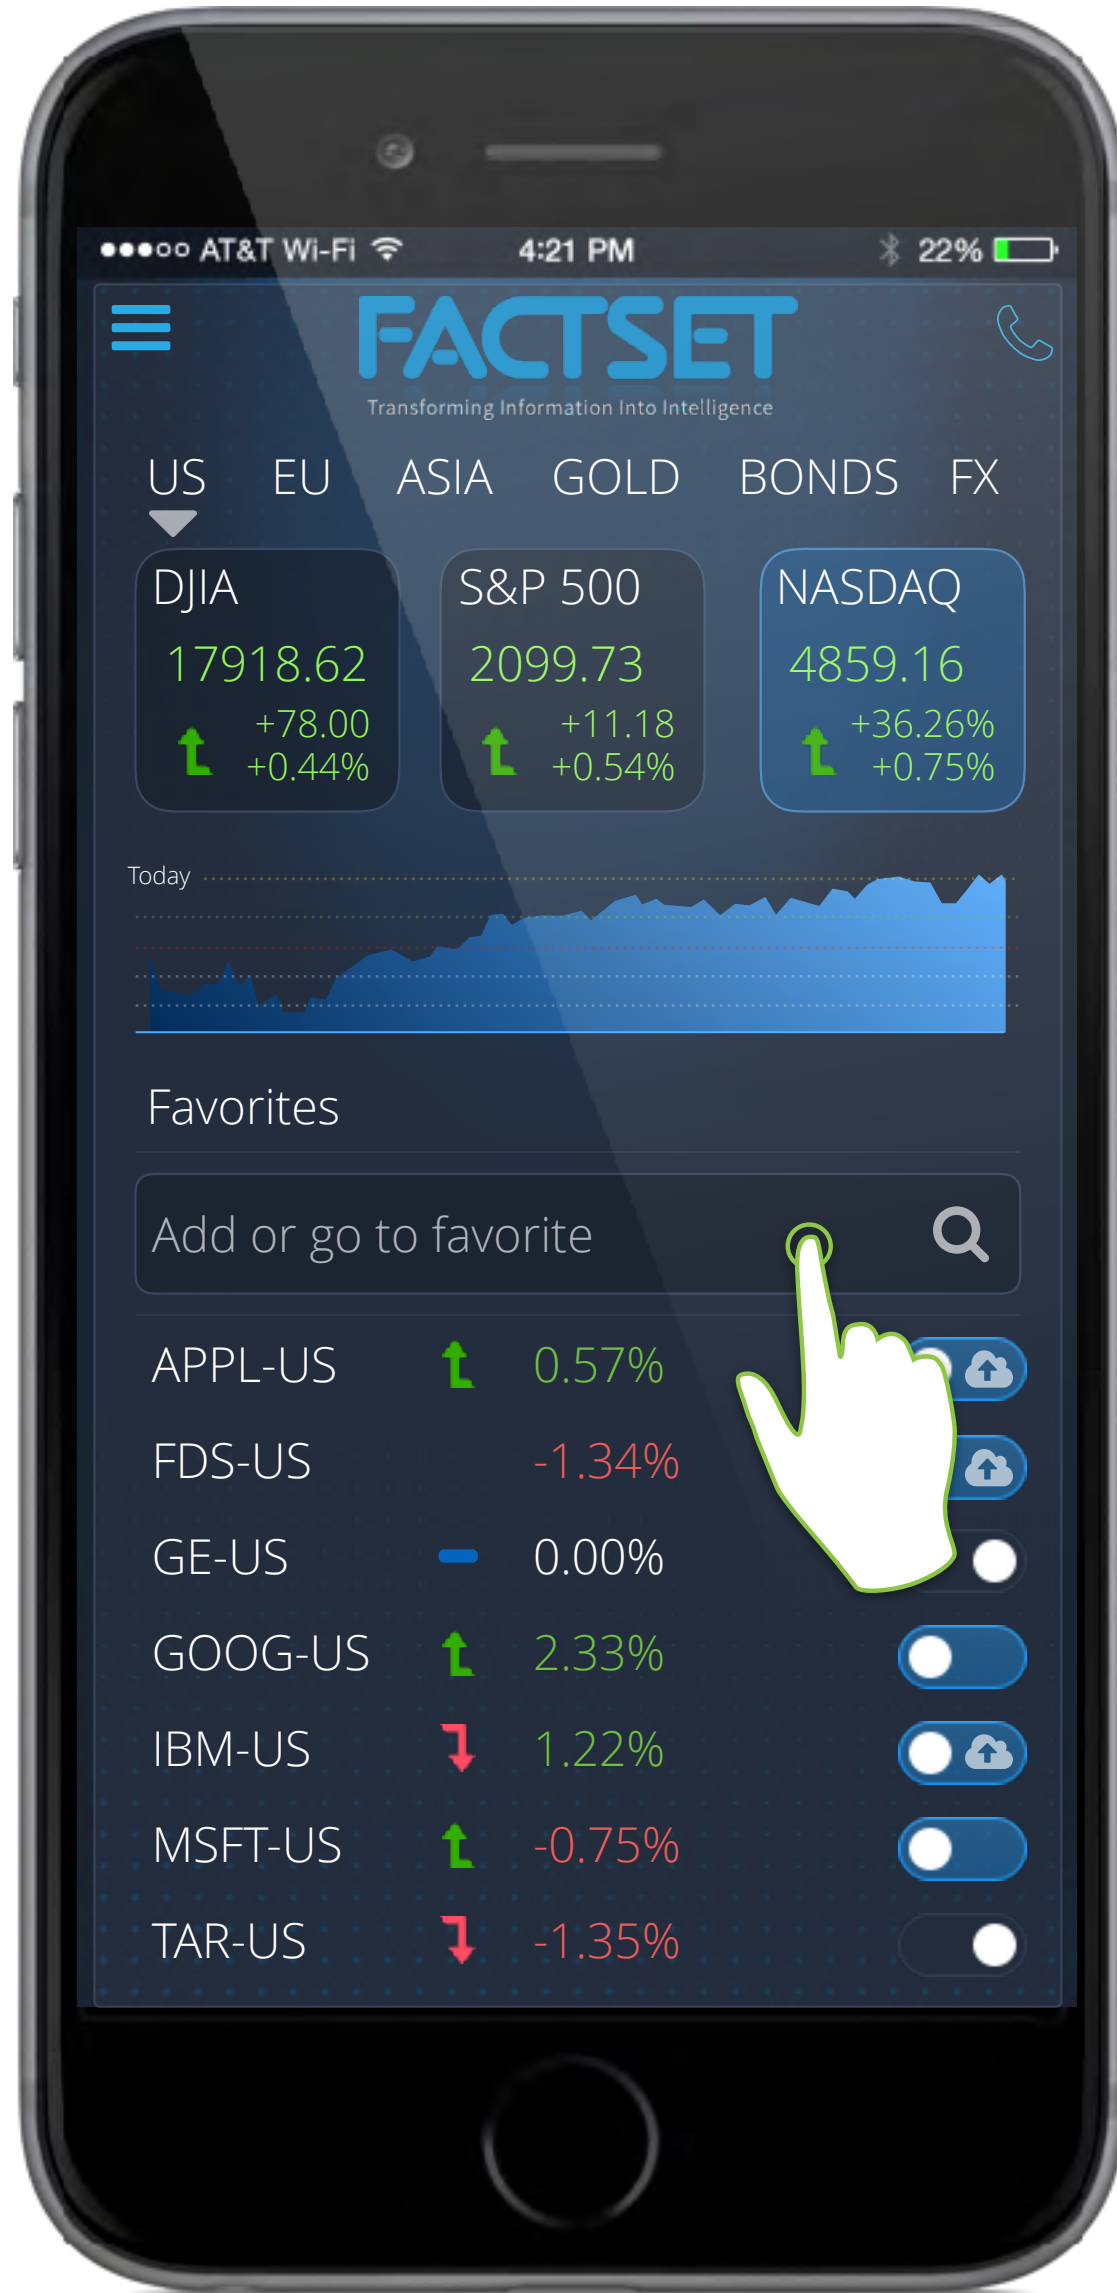

UX DESIGN MOBILE ALL SCREENS REDESIGN 2.0

ROBERT SANTORE

Friday, July 8, 2016

WHERE I SIT WHERE I LIKE TO BE WHERE I DO MY BEST WORK

- Primary personality trait
- 10 point spread

MOBILE ALL SCREENS

Colour Palette

							
5CCADC	FFFF9E	99565E	C86E5D	FF9879	CDB343	F8D77D	437D99
\$menu-item	\$logo	\$news-headline	\$icons	\$label-toolbar	\$label-picture	\$label-selectbox	\$footer-link
							
FFFFFF	9BA3A9	64635E	E55700	F5A0C0	39B54A	7DA7D9	
\$text-colour	\$headline-colour	\$paragraph	\$highlight	\$searched-item	\$success-link	\$help-colour	

Typography

TYPE	FONT / WEIGHT	FONT SIZE	LINE HEIGHT	NORMAL / HOVER
Headline 1	Proxima Nova Semibold	32PX	44PX	
Headline 2	Proxima Nova Regular	22PX	32PX	 
Headline 3	Proxima Nova Regular	20PX	28PX	
Paragraph Style - Since becoming a public company in 1996, FactSet has evolved from a U.S.-centric software firm into a global	Proxima Nova Regular	16PX	24PX	
Additional paragraph (Footer)	Proxima Nova Regular	14PX	22PX	
LINK STYLE >	Proxima Nova Semibold	16PX	24PX	 