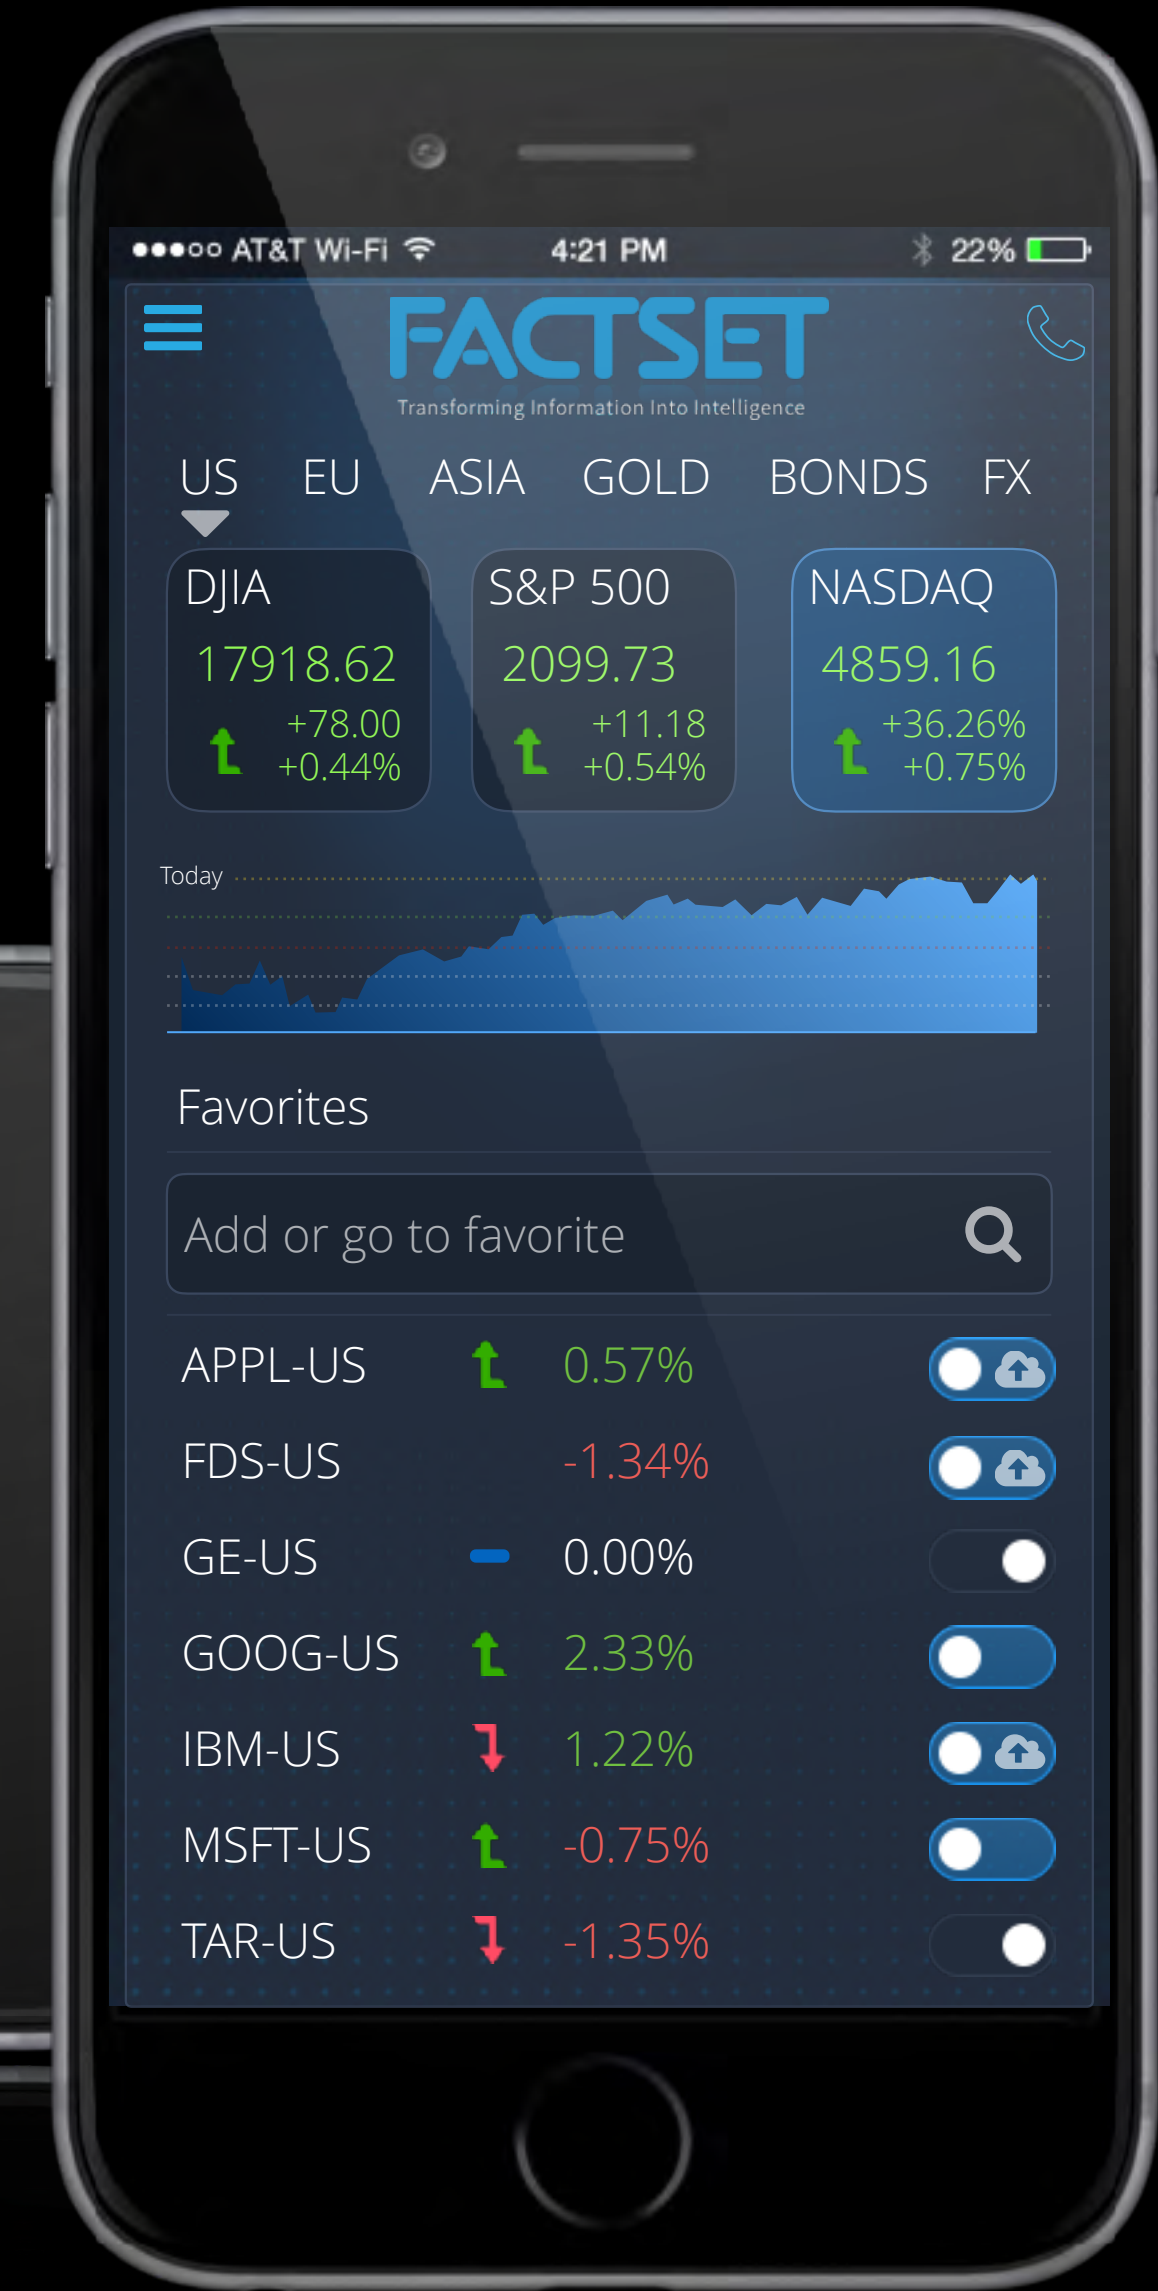

UX DESIGN MOBILE ALL SCREENS REDESIGN 2.0

ROBERT SANTORE

Friday, July 8, 2016

WHERE I SIT WHERE I LIKE TO BE WHERE I DO MY BEST WORK

- Primary personality trait
- 10 point spread

MOBILE ALL SCREENS

Colour Palette

							
5CCADC	FFFF9E	99565E	C86E5D	FF9879	CDB343	F8D77D	437D99
\$menu-item	\$logo	\$news-headline	\$icons	\$label-toolbar	\$label-picture	\$label-selectbox	\$footer-link
							
FFFFFF	9BA3A9	64635E	E55700	F5A0C0	39B54A	7DA7D9	
\$text-colour	\$headline-colour	\$paragraph	\$highlight	\$searched-item	\$success-link	\$help-colour	

Typography

TYPE	FONT / WEIGHT	FONT SIZE	LINE HEIGHT	NORMAL / HOVER
Headline 1	Proxima Nova Semibold	32PX	44PX	
Headline 2	Proxima Nova Regular	22PX	32PX	 
Headline 3	Proxima Nova Regular	20PX	28PX	
Paragraph Style - Since becoming a public company in 1996, FactSet has evolved from a U.S.-centric software firm into a global	Proxima Nova Regular	16PX	24PX	
Additional paragraph (Footer)	Proxima Nova Regular	14PX	22PX	
LINK STYLE >	Proxima Nova Semibold	16PX	24PX	 