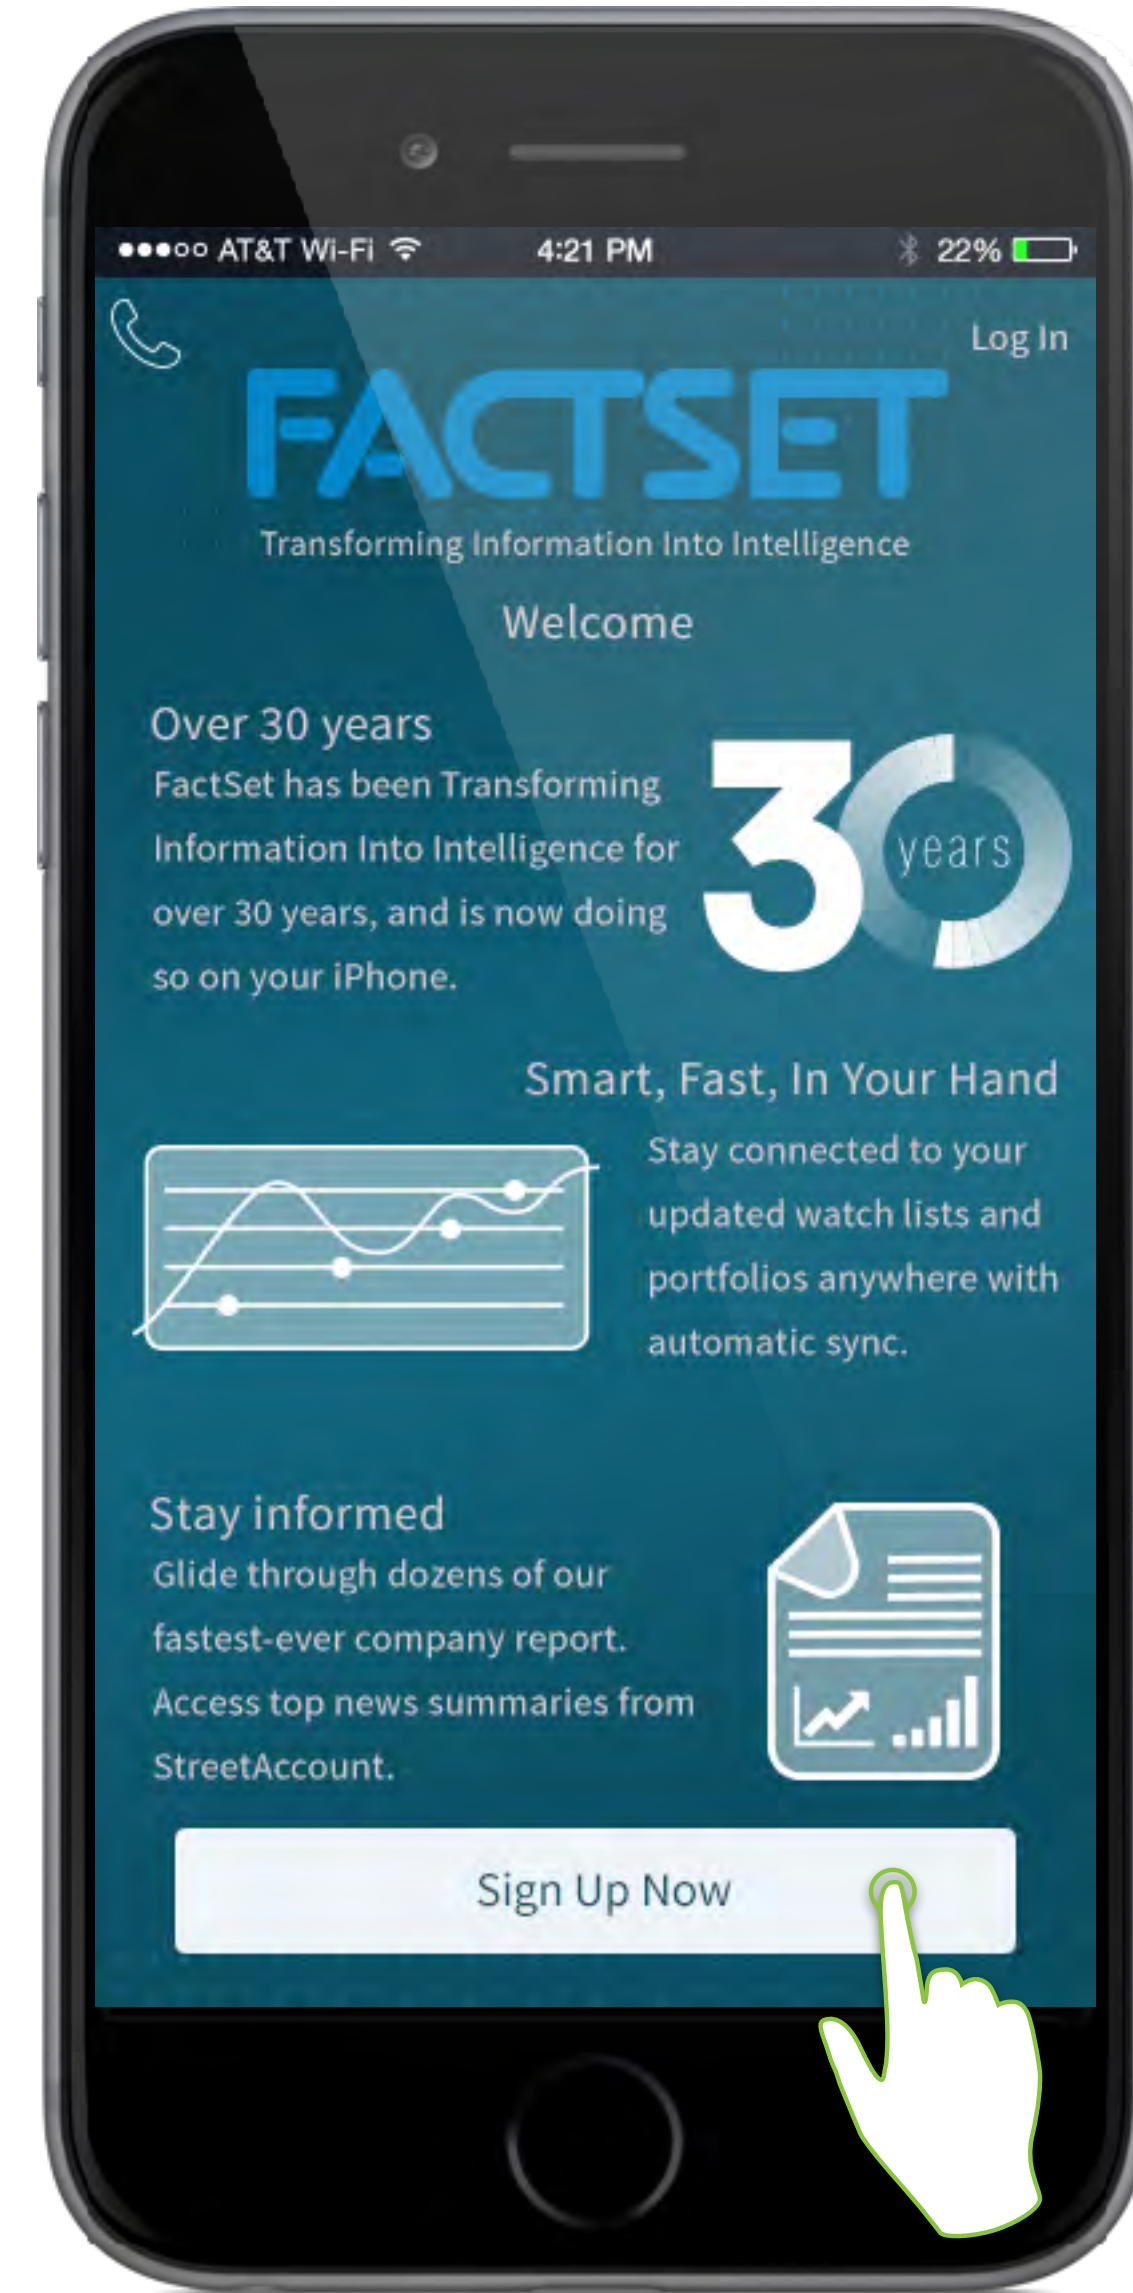

UX DESIGN MOBILE ALL SCREENS REDESIGN 2.0

ROBERT SANTORE

Friday, July 8, 2016

WHERE I SIT WHERE I LIKE TO BE WHERE I DO MY BEST WORK

- Primary personality trait
- 10 point spread

MOBILE ALL SCREENS

Colour Palette

Typography

TYPE	FONT / WEIGHT	FONT SIZE	LINE HEIGHT	NORMAL / HOVER
Headline 1	Proxima Nova Semibold	32PX	44PX	
Headline 2	Proxima Nova Regular	22PX	32PX	 
Headline 3	Proxima Nova Regular	20PX	28PX	
Paragraph Style - Since becoming a public company in 1996, FactSet has evolved from a U.S.-centric software firm into a global	Proxima Nova Regular	16PX	24PX	
Additional paragraph (Footer)	Proxima Nova Regular	14PX	22PX	
LINK STYLE >	Proxima Nova Semibold	16PX	24PX	 