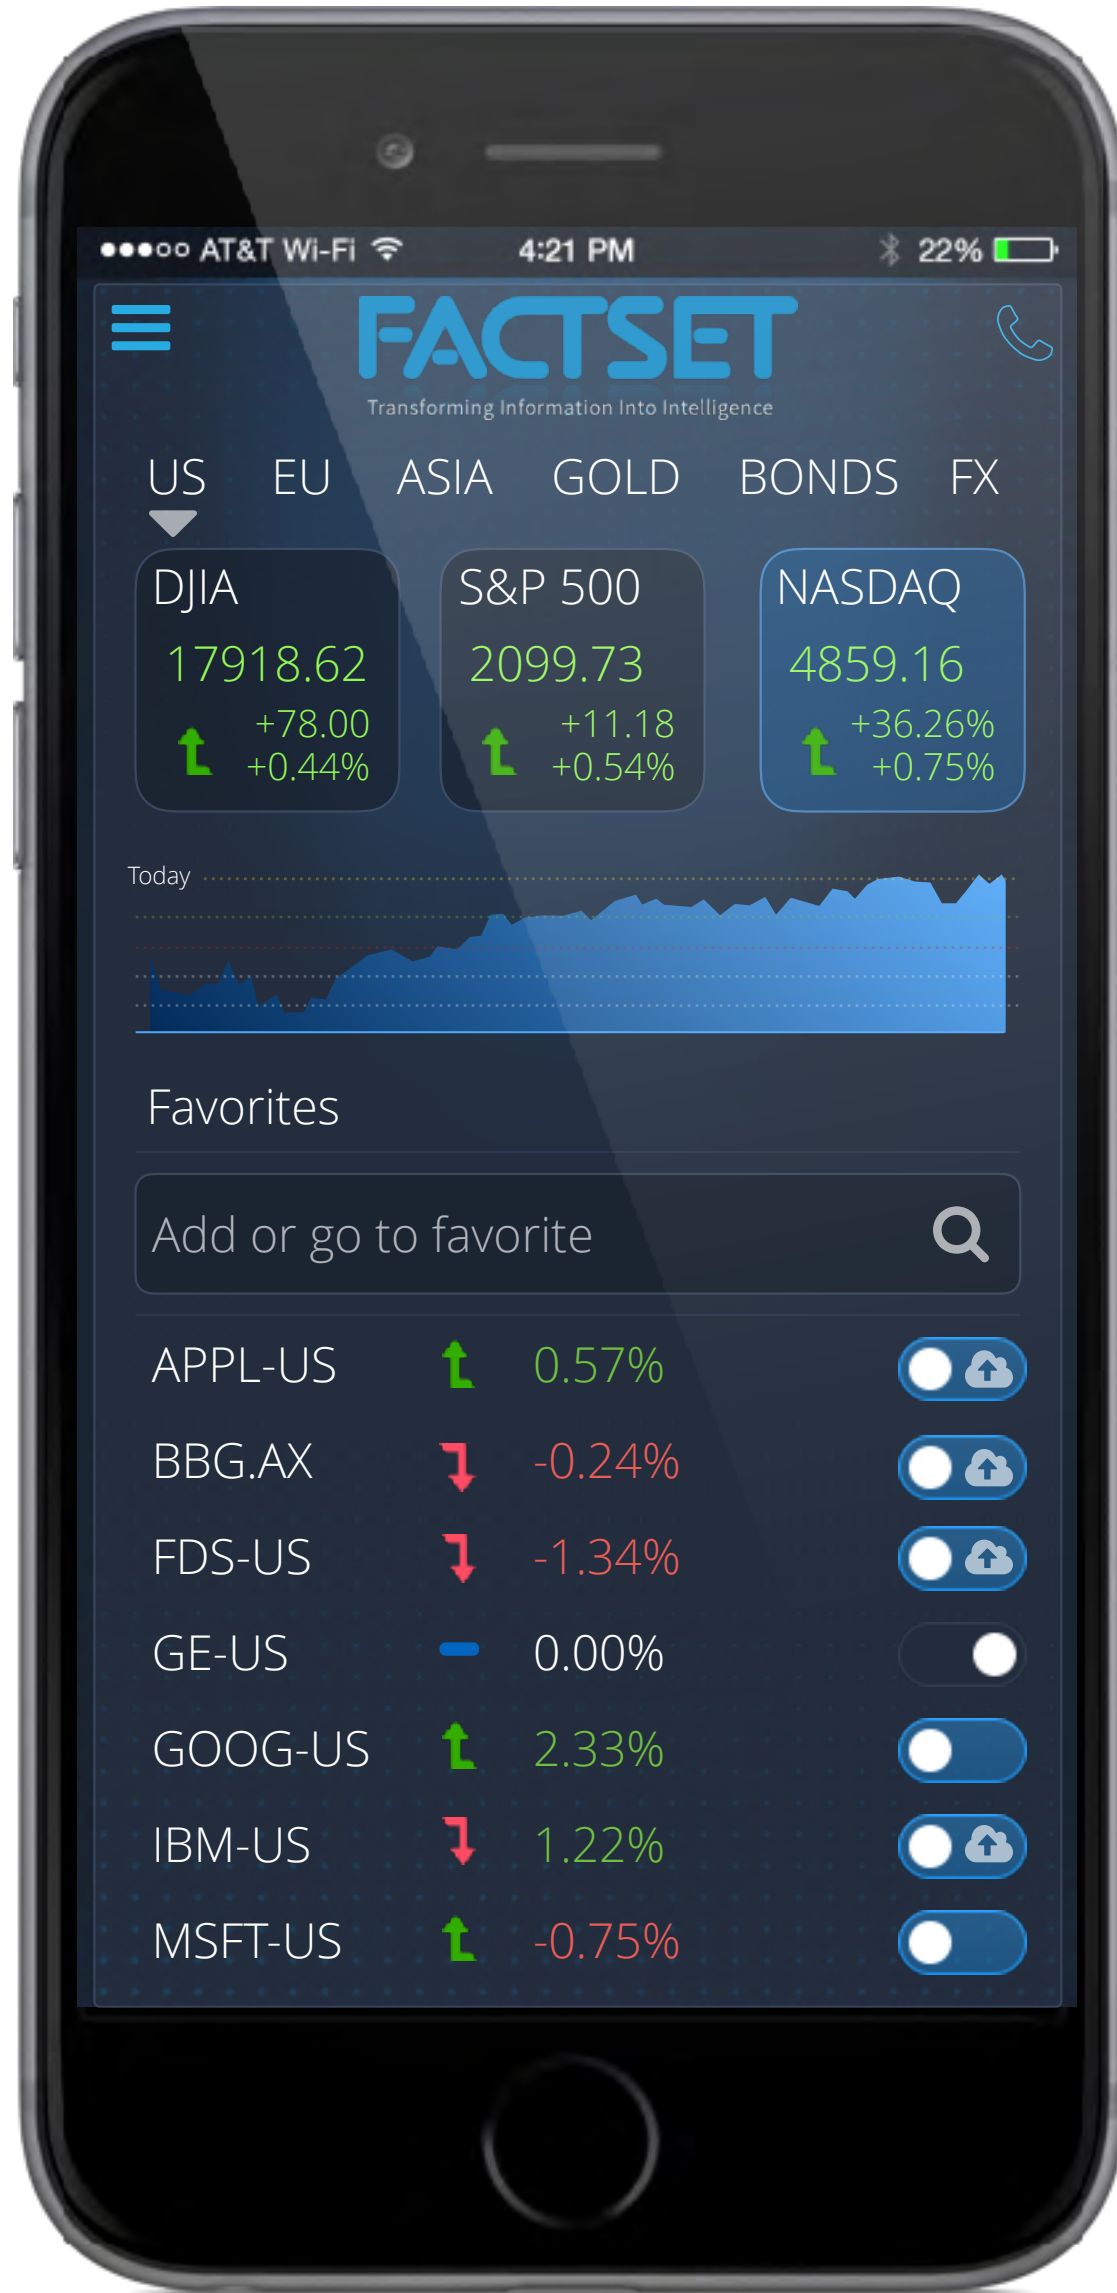

UX DESIGN MOBILE ALL SCREENS REDESIGN 2.0

ROBERT SANTORE

Friday, July 8, 2016

WHERE I SIT WHERE I LIKE TO BE WHERE I DO MY BEST WORK

- Primary personality trait
- 10 point spread

MOBILE ALL SCREENS

Colour Palette

							
5CCADC	FFFF9E	99565E	C86E5D	FF9879	CDB343	F8D77D	437D99
\$menu-item	\$logo	\$news-headline	\$icons	\$label-toolbar	\$label-picture	\$label-selectbox	\$footer-link
							
FFFFFF	9BA3A9	64635E	E55700	F5A0C0	39B54A	7DA7D9	
\$text-colour	\$headline-colour	\$paragraph	\$highlight	\$searched-item	\$success-link	\$help-colour	

Typography

TYPE	FONT / WEIGHT	FONT SIZE	LINE HEIGHT	NORMAL / HOVER
Headline 1	Proxima Nova Semibold	32PX	44PX	
Headline 2	Proxima Nova Regular	22PX	32PX	 
Headline 3	Proxima Nova Regular	20PX	28PX	
Paragraph Style - Since becoming a public company in 1996, FactSet has evolved from a U.S.-centric software firm into a global	Proxima Nova Regular	16PX	24PX	
Additional paragraph (Footer)	Proxima Nova Regular	14PX	22PX	
LINK STYLE >	Proxima Nova Semibold	16PX	24PX	 