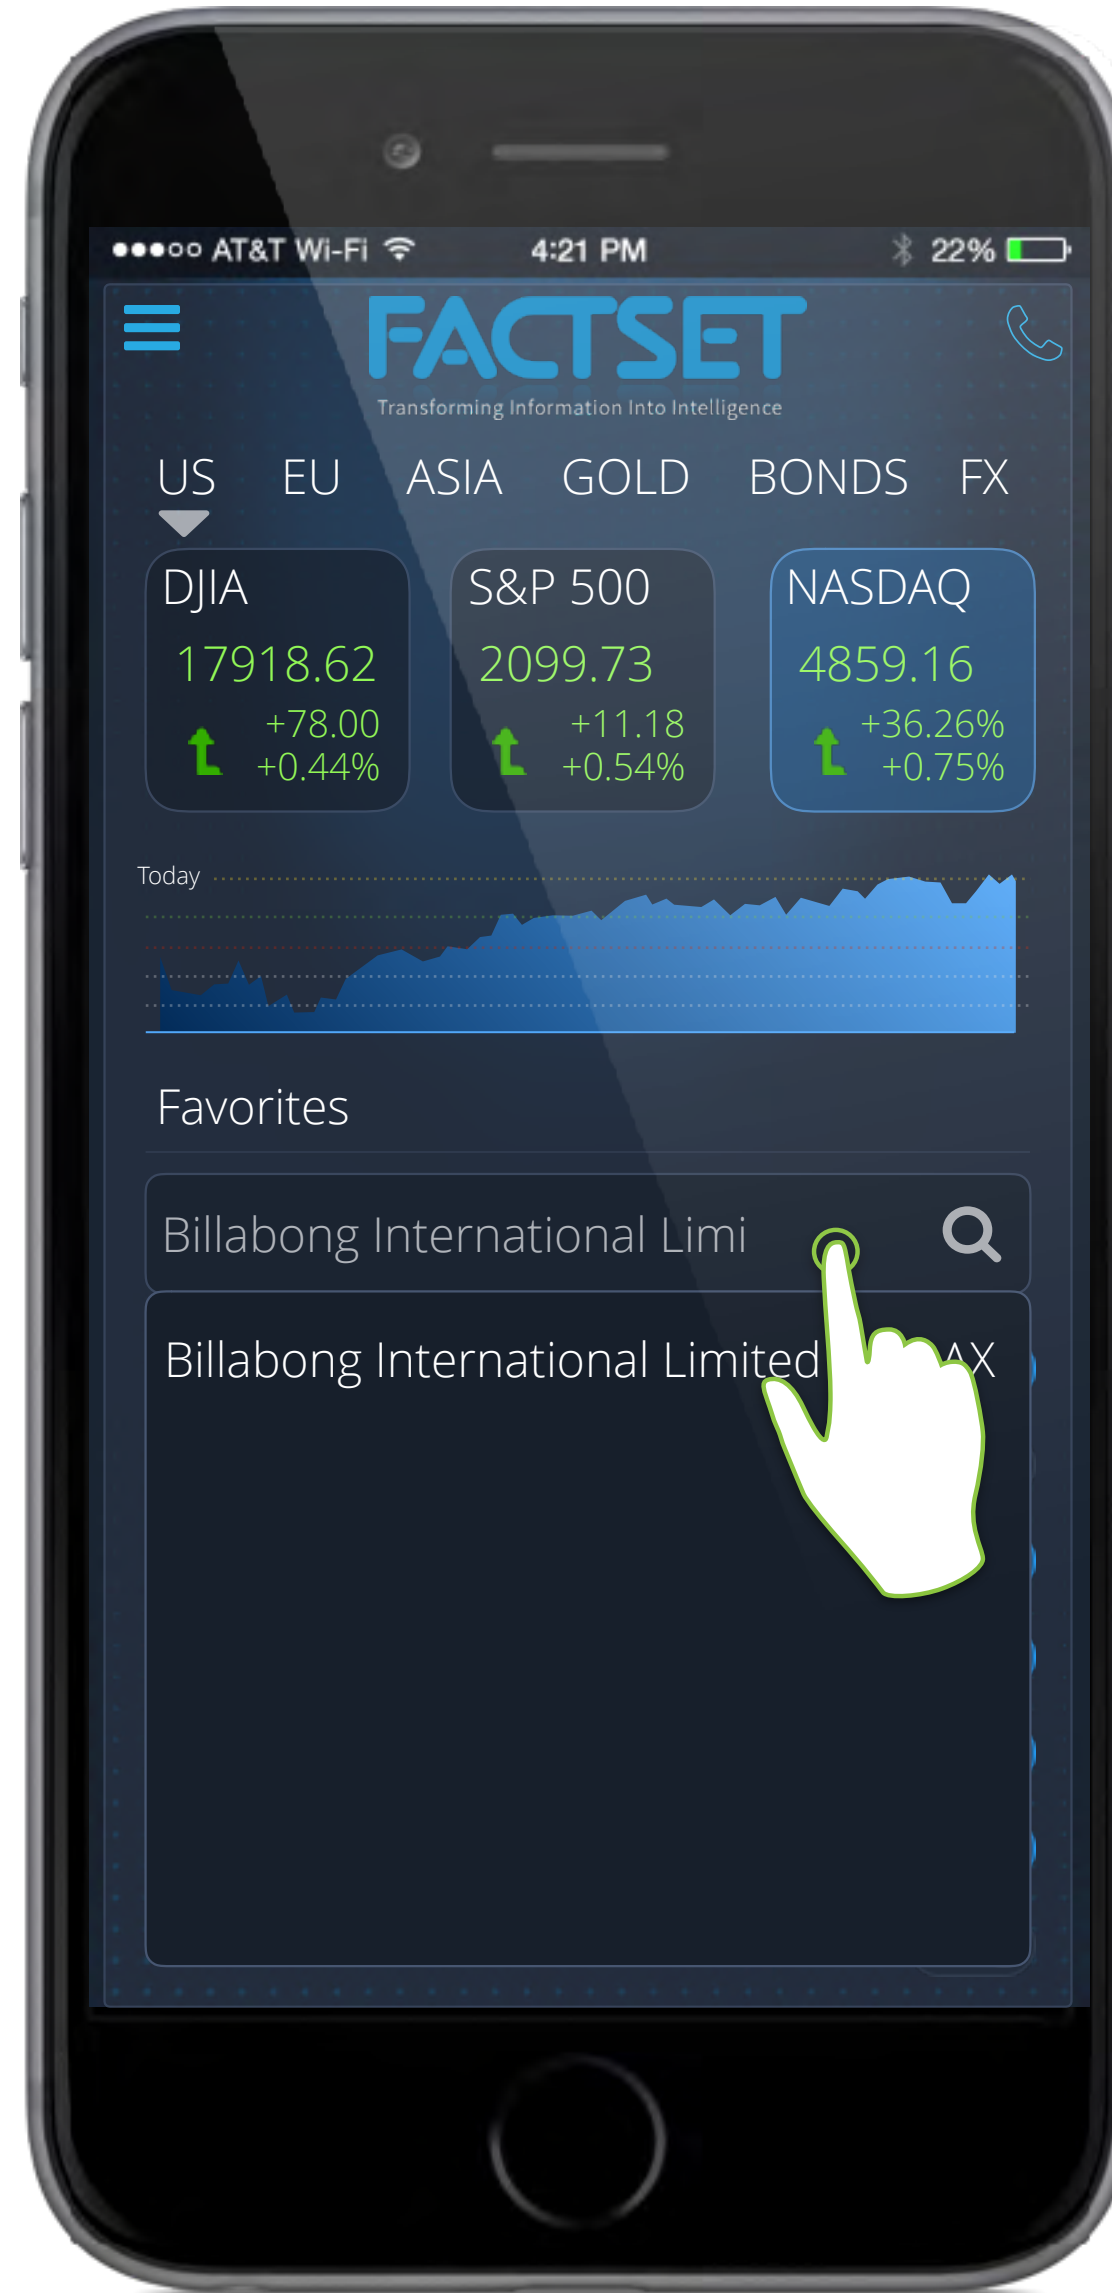

UX DESIGN MOBILE ALL SCREENS REDESIGN 2.0

ROBERT SANTORE

Friday, July 8, 2016

WHERE I SIT WHERE I LIKE TO BE WHERE I DO MY BEST WORK

- Primary personality trait
- 10 point spread

MOBILE ALL SCREENS

Colour Palette

Typography

TYPE	FONT / WEIGHT	FONT SIZE	LINE HEIGHT	NORMAL / HOVER
Headline 1	Proxima Nova Semibold	32PX	44PX	
Headline 2	Proxima Nova Regular	22PX	32PX	 
Headline 3	Proxima Nova Regular	20PX	28PX	
Paragraph Style - Since becoming a public company in 1996, FactSet has evolved from a U.S.-centric software firm into a global	Proxima Nova Regular	16PX	24PX	
Additional paragraph (Footer)	Proxima Nova Regular	14PX	22PX	
LINK STYLE >	Proxima Nova Semibold	16PX	24PX	 