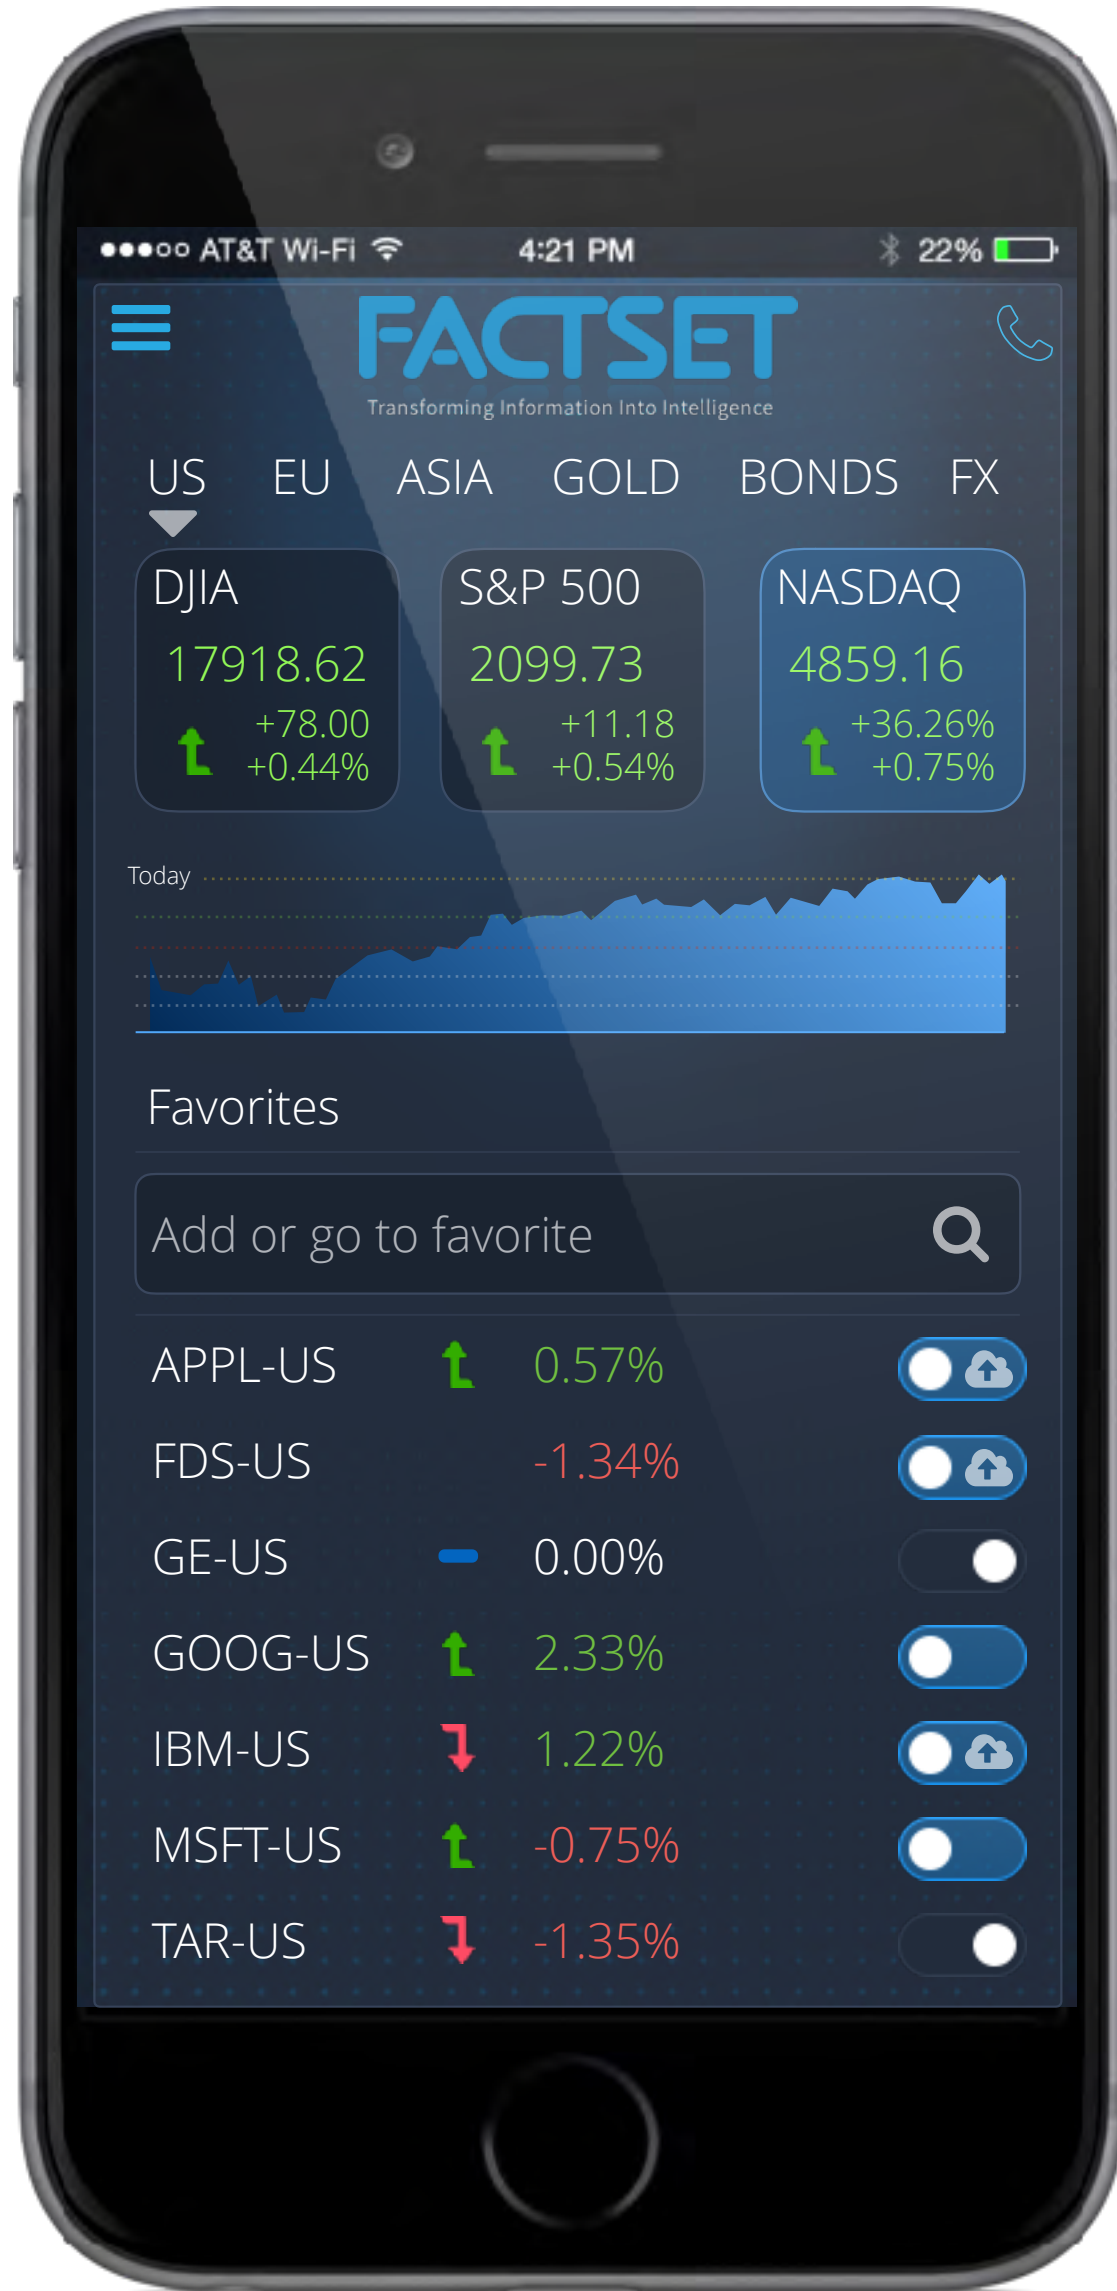

UX DESIGN MOBILE ALL SCREENS REDESIGN 2.0

ROBERT SANTORE

Friday, July 8, 2016

WHERE I SIT WHERE I LIKE TO BE WHERE I DO MY BEST WORK

- Primary personality trait
- 10 point spread

MOBILE ALL SCREENS

Colour Palette

							
5CCADC	FFFF9E	99565E	C86E5D	FF9879	CDB343	F8D77D	437D99
\$menu-item	\$logo	\$news-headline	\$icons	\$label-toolbar	\$label-picture	\$label-selectbox	\$footer-link
							
FFFFFF	9BA3A9	64635E	E55700	F5A0C0	39B54A	7DA7D9	
\$text-colour	\$headline-colour	\$paragraph	\$highlight	\$searched-item	\$success-link	\$help-colour	

Typography

TYPE	FONT / WEIGHT	FONT SIZE	LINE HEIGHT	NORMAL / HOVER
Headline 1	Proxima Nova Semibold	32PX	44PX	
Headline 2	Proxima Nova Regular	22PX	32PX	 
Headline 3	Proxima Nova Regular	20PX	28PX	
Paragraph Style - Since becoming a public company in 1996, FactSet has evolved from a U.S.-centric software firm into a global	Proxima Nova Regular	16PX	24PX	
Additional paragraph (Footer)	Proxima Nova Regular	14PX	22PX	
LINK STYLE >	Proxima Nova Semibold	16PX	24PX	 