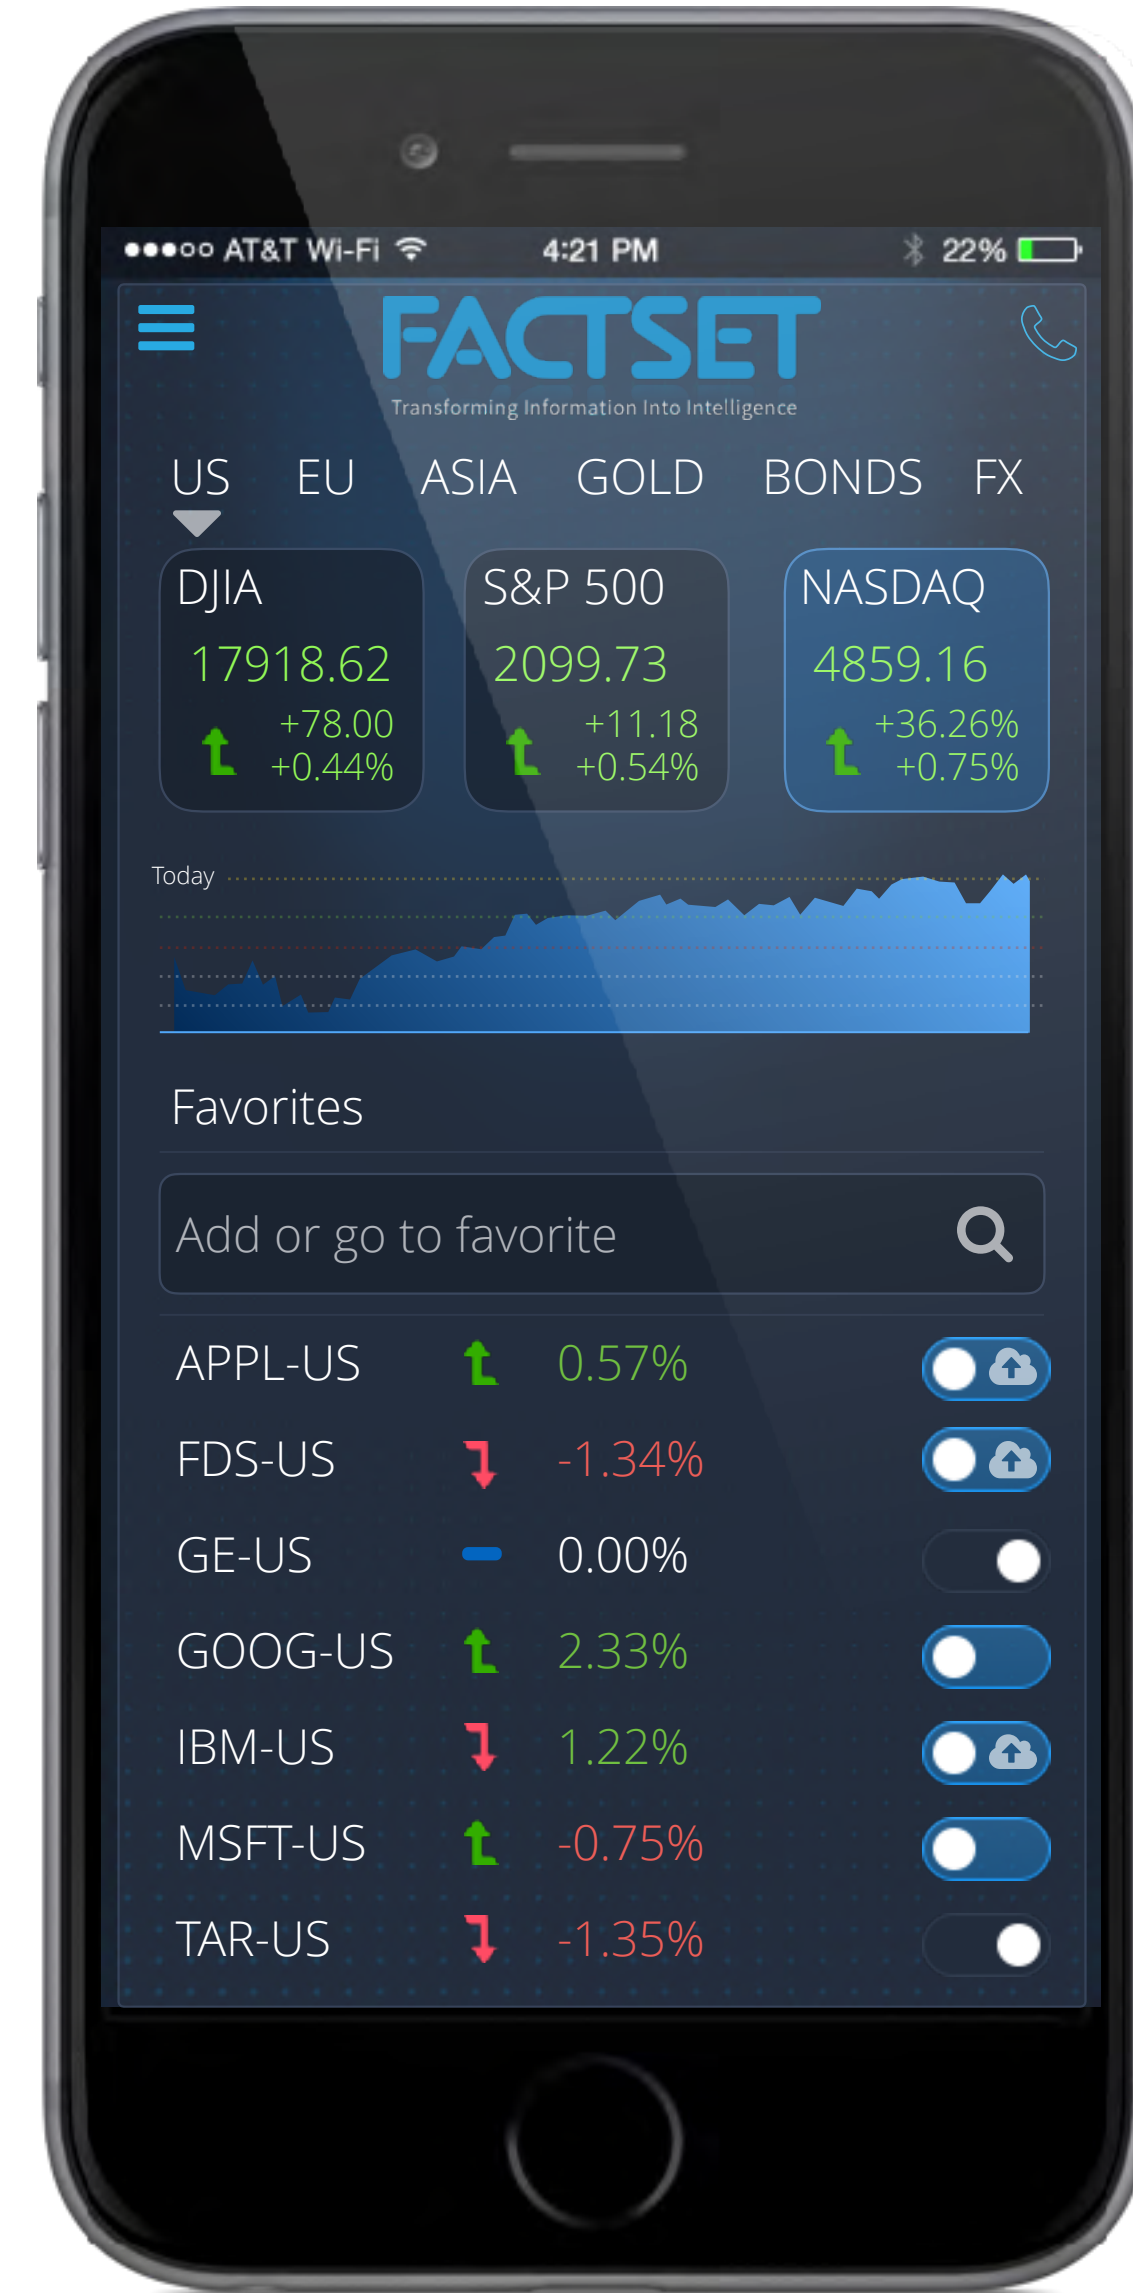

UX DESIGN MOBILE ALL SCREENS REDESIGN 2.0

ROBERT SANTORE

Friday, July 8, 2016

WHERE I SIT WHERE I LIKE TO BE WHERE I DO MY BEST WORK

- Primary personality trait
- 10 point spread

MOBILE ALL SCREENS

Colour Palette

							
5CCADC	FFFF9E	99565E	C86E5D	FF9879	CDB343	F8D77D	437D99
\$menu-item	\$logo	\$news-headline	\$icons	\$label-toolbar	\$label-picture	\$label-selectbox	\$footer-link
							
FFFFFF	9BA3A9	64635E	E55700	F5A0C0	39B54A	7DA7D9	
\$text-colour	\$headline-colour	\$paragraph	\$highlight	\$searched-item	\$success-link	\$help-colour	

Typography

TYPE	FONT / WEIGHT	FONT SIZE	LINE HEIGHT	NORMAL / HOVER
Headline 1	Proxima Nova Semibold	32PX	44PX	
Headline 2	Proxima Nova Regular	22PX	32PX	 
Headline 3	Proxima Nova Regular	20PX	28PX	
Paragraph Style - Since becoming a public company in 1996, FactSet has evolved from a U.S.-centric software firm into a global	Proxima Nova Regular	16PX	24PX	
Additional paragraph (Footer)	Proxima Nova Regular	14PX	22PX	
LINK STYLE >	Proxima Nova Semibold	16PX	24PX	 